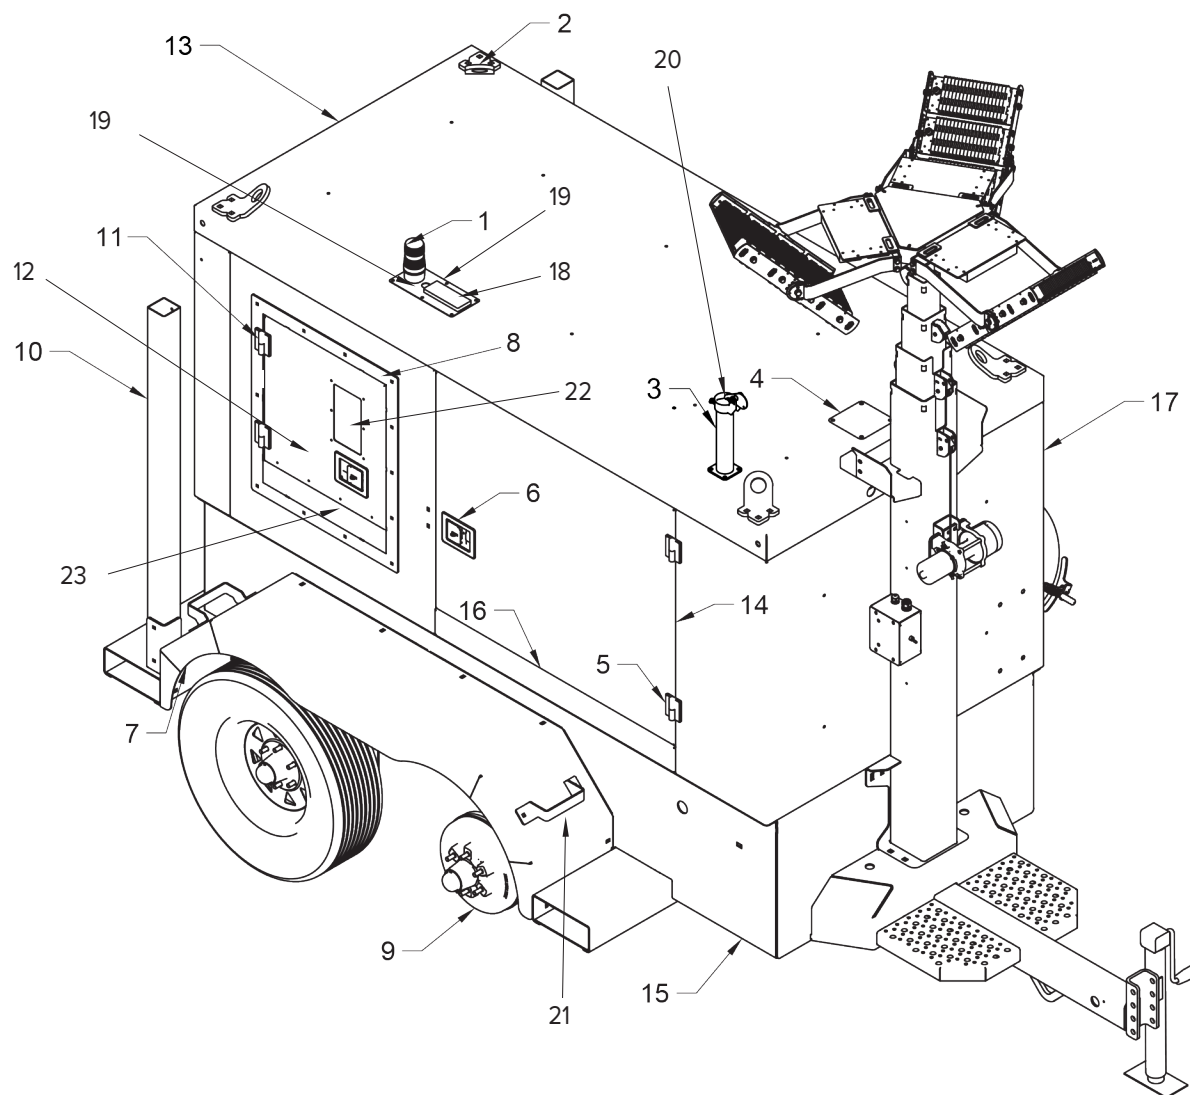

BASECAMP XL

Replacement Parts Manual

Table of Contents

ITEM NAME	PAGE NUMBER
EXTERIOR HARDWARE - PASSENGER SIDE	3
EXTERIOR HARDWARE - DRIVERS SIDE	4
INTERIOR COMPONENTS	5
INTERIOR COMPONENTS - CONT'D	6
ENGINE SKID ASSEMBLY	7
ENGINE SKID ASSEMBLY - CONT'D	8
ELECTRICAL PANEL - EXTERIOR	9
ELECTRICAL PANEL - INTERIOR	10
ELECTRICAL TERMINATION BOX	11
ELECTRICAL TERMINATION BOX - CONT'D	12
LIGHT TOWER	13
LIGHT MAST WIRING DIAGRAM	14
EXTERIOR FUEL SOURCE CONNECTION	15
TRAILER WIRING DIAGRAM	16
FILTERS	17

EXTERIOR HARDWARE - PASSENGER SIDE

REF	PART	DESCRIPTION
1	TIP-3026	TRI COLOUR BEACON LIGHT
2	TI1-0134	LIFTING EYE
3	TIP-1011	EXHAUST OUTLET ASSEMBLY
4	TI1-0037	RADIATOR FILL ACCESS COVER
5	TIP-1025	DOOR HINGE (RIGHT HAND)
6	TIP-1124	DOOR LATCH
7	TI3-0005	FENDER
8	TI3-0020	ELECTRICAL PANEL ENCLOSURE PANEL
9	TIP-1061	AXLE, COMPLETE WITH HUBS
10	TI3-0028	DUCTING STORAGE POST
11	TIP-1024	DOOR HINGE (LEFT HAND)

REF	PART	DESCRIPTION
12	TI1-0177	ELECTRICAL DOOR ASSEMBLY
13	TI3-S008	ROOF PANEL
14	TI1-0028	PASSENGER SIDE DOOR
15	TI3-S001	CONTAINMENT TANK (TRAILER FRAME)
16	TI1-0026	DOOR SILL
17	TI3-0020	FRONT ENCLOSURE PANEL
18	TIP-3023	ANTENNA
19	TI1-0138	BEACON MOUNT PLATE
20	TIP-1066	EXHAUST RAIN CAP
21	TI3-0012	WHEEL CHOCK HOLDER
22	TIP-1027	WINDOW GLASS
23	TIP-1129	RUBBER FLAP