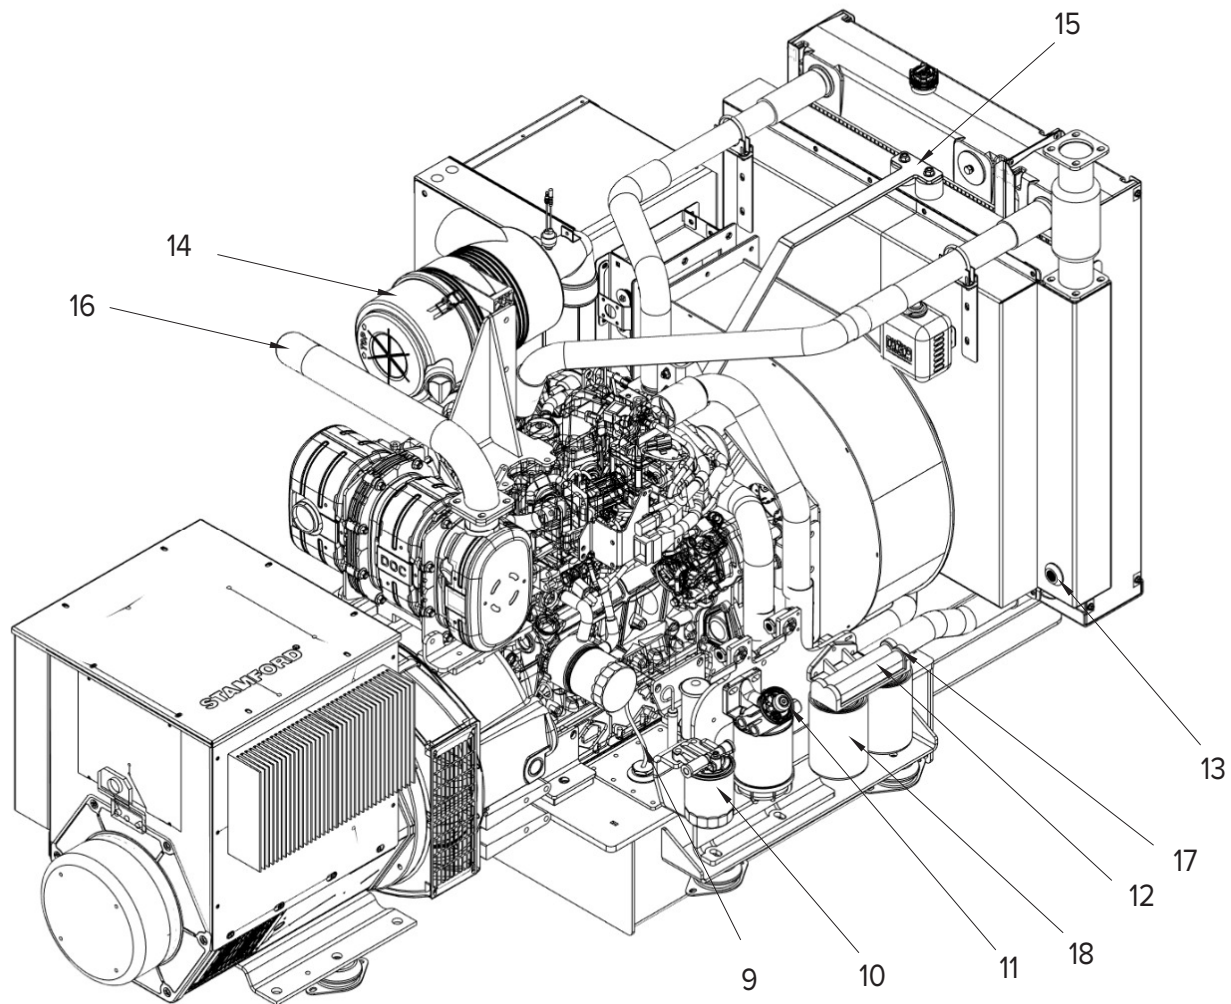

ENGINE SKID ASSEMBLY - CONT'D

REF	PART	DESCRIPTION
9	TIP-2057	OIL LEVEL SWITCH
9	TIP-2048	DIP STICK TUBE
10	TIP-2139	FUEL FILTER, SECONDARY
11	TIP-2111	FUEL FILTER, PRIMARY
11a	TIP-2051	FUEL WATER SEPARATOR - HOUSING & PRIMER
11b	TIP-2100	HEATED FUEL BOWL
12	TIP-2049	DOUBLE OIL FILTER ADAPTER

REF	PART	DESCRIPTION
13	TIP-2010	1/2" NPT PLUG
14	TIP-2098	PRIMARY AIR FILTER
14a	TIP-2140	SECONDARY AIR FILTER
15	TI3-0071	RAD SUPPORT ARM
16	TIP-2165	ENGINE TO HEAT EXCHANGER EXHAUST ASSEMBLY
17	TIP-2082	OIL LINE 1
17a	TIP-2083	OIL LINE 2
18	TIP-2093	OIL FILTER