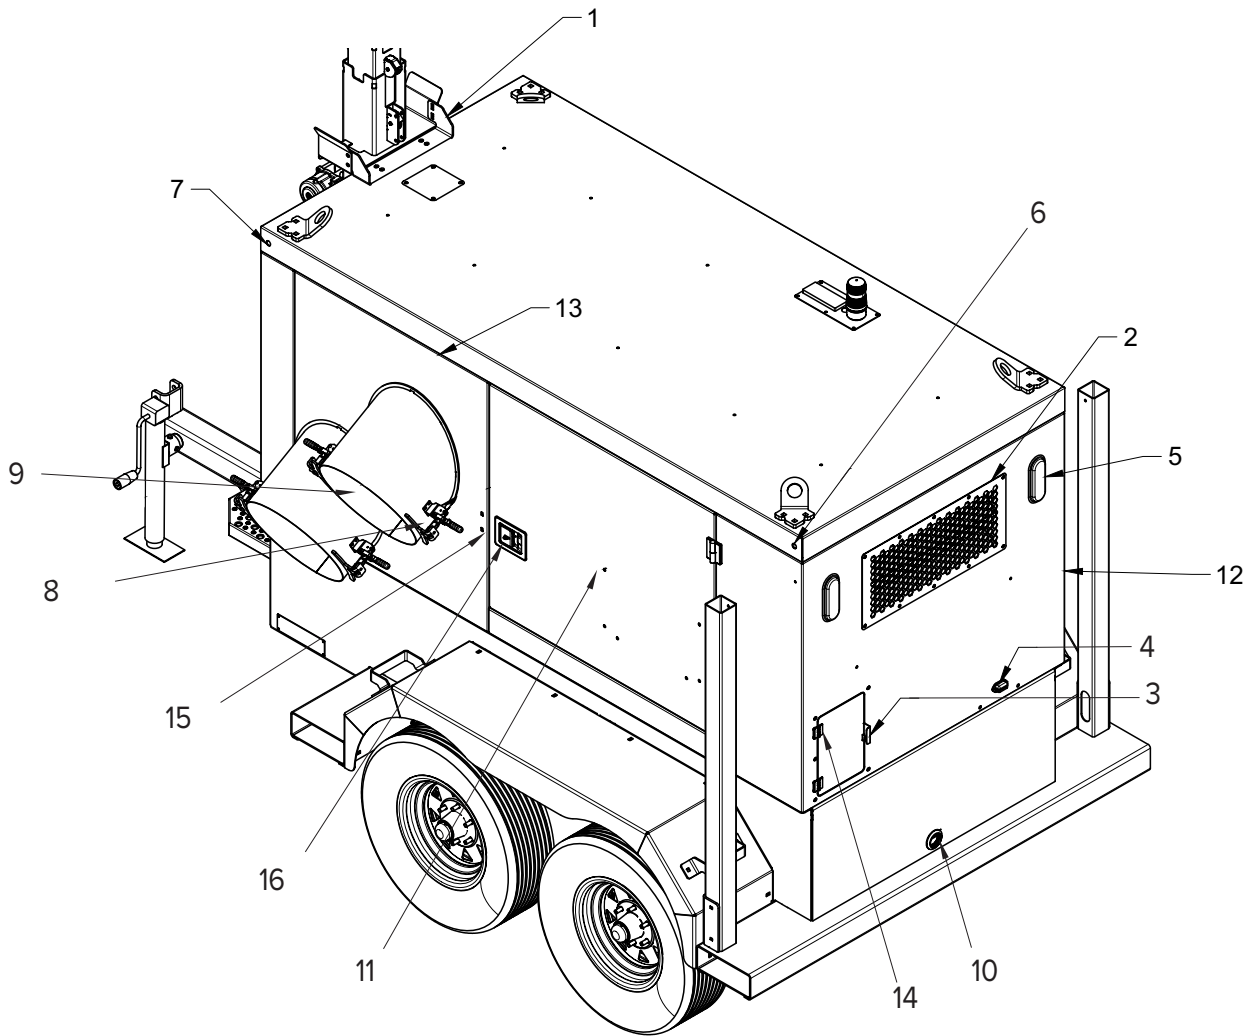

EXTERIOR HARDWARE - DRIVERS SIDE

REF	PART	DESCRIPTION
1	TI2-023	MAST ADAPTER
2	TI1-0170	INTAKE COVER
3	TI1-0165	FUEL DOOR
3a	TIP 1122	FUEL TANK VENT
3b	TIP-1130	FUEL DOOR MAGNET
4	TIP-3003	LICENSE PLATE LIGHT
5	TIP-1083	TAIL LIGHT
6	TIP-1082	RED MARKER LIGHT
7	TIP-1081	AMBER MARKER LIGHT
8	TIP-1018	DUCTING CLAMP
9	TI3-S031	16" DUCT CHUTE

REF	PART	DESCRIPTION
10	TIP-1012	1-1/2" NPT DRAIN PLUG
11	TI1-0031	DRIVERS SIDE DOOR
12	TI3-0019B	REAR ENCLOSURE PANEL
13	TI3-0022	DUCT CHUTE PANEL
14	TIP-1125	FUEL DOOR HINGE
15	TIP-1016	DOOR SWITCH
15a	TIP-1015	DOOR SWITCH MAGNET
16	TIP-1124	DOOR LATCH
16a	TIP-1131	SQUARE DOOR LATCH BOLT