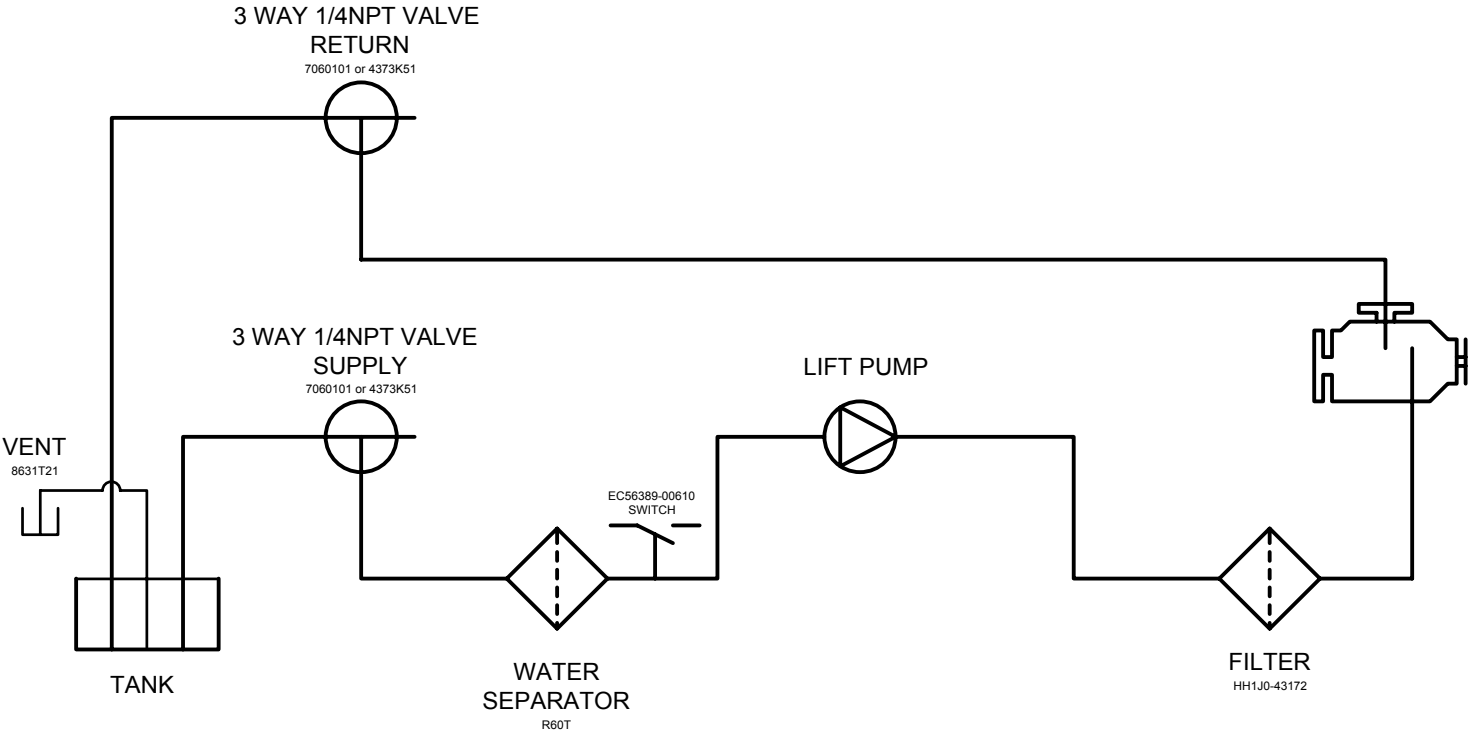

REF	PART	DESCRIPTION
6	TIP-3113	63 AMP FUSE
7	TIP-3120	80 AMP FUSE
8	TIP-3044	CT FIXED CORE

LIGHT TOWER

REF	PART	DESCRIPTION
1	TI2-S01	BASE SECTION
1a	TI2-010	PLASTIC GUIDE KIT
1b	TI2-PULLEY1	MAIN CABLE GUIDE WHEEL (2.25" OD)
1c	TIP-4017	MAIN WINCH CABLE
2	TI2-S02	5" TELESCOPIC SECTION
2a	TI2-PULLEY2	SMALL MAIN CABLE GUIDE WHEEL (1.675" OD)
2b	TIP-4018	CABLE TO LIFT 4" SECTION
3	TI2-S03	4" TELESCOPIC SECTION
3a	TIP-4018	CABLE TO LIFT 3" SECTION
4	TI2-S04	3" TELESCOPIC SECTION
4a	TIP-4018	CABLE TO LIFT 2" SECTION
5	TI2-S05	2" TELESCOPIC SECTION
6	TI1-0099	LED TRI LIGHT MOUNT
6a	TI1-0100	COVER
7	TI2-035	PROXIMITY SENSOR PLATE
7a	TIP-4024	PROXIMITY SENSOR
8	TI2-011	ELECTRICAL BOX
8a	TI2-013	COVER
8b	TIP-4025	12V AUTO RELAY
8c	TIP-4021	MAST WINCH SOLENOID
8d	TIP-4020	UP/DOWN SWITCH
9	TIP-4019	WINCH
10	TIP-4012	480W 120V LED ASSEMBLY
	TIP-4022	NYCOIL (NOT SHOWN)
	TIP-4014	BALL BEARING (NOT SHOWN)

LIGHT MAST WIRING DIAGRAM

Exterior Fuel Source Connection

Trailer Wiring Diagram

BLUE CORD END
7-WAY RV STANDARD

TRAILER WIRING 7-WAY
TRADITIONAL

BROWN - RIGHT TURN STOP	- CONNECT -	GREEN - RIGHT TURN STOP
BLUE - TRAILER BRAKES	- CONNECT -	BLUE - TRAILER BRAKES
WHITE - GROUND	- CONNECT -	WHITE - GROUND
RED/ORANGE - LEFT TURN STOP	- CONNECT -	YELLOW - LEFT TURN STOP
YELLOW - (Not Used) REVERSE LIGHTS.		NO CONNECTION CAPPED OFF
GREEN - TAIL RUNNING LIGHTS	- CONNECT -	BROWN - TAIL RUNNING LIGHTS
BLACK - 12V (Not Used) VEHICLE BATTERY		NO CONNECTION CAPPED OFF