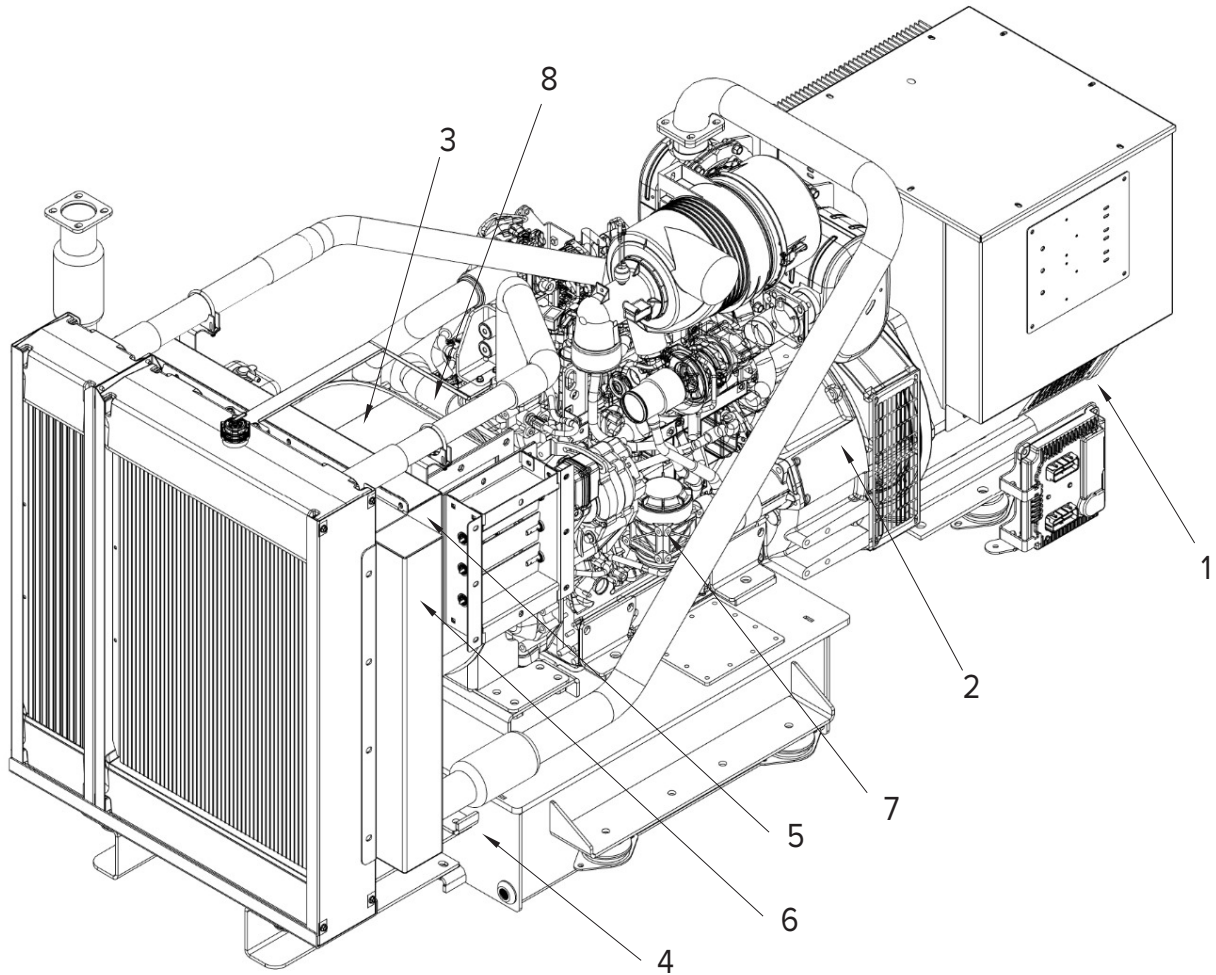

ENGINE SKID ASSEMBLY

REF	PART	DESCRIPTION
1	N/A	GENERATOR - CONTACT STAMFORD
2	N/A	ENGINE - CONTACT KUBOTA
3	TIP-2153	FAN BLOWER ASSEMBLY
3a	TIP-2145	BLOWER BEARING ASSEMBLY
4	TI3-S016	LONG RUN TANK
4a	TIP-2058	OIL PAN HEATER
5	TI3-0035	HEAT EXCHANGER COVERS
6	TI3-S014	HEAT EXCHANGER
6a	TI3-S023	HEAT EXCHANGER TO BLOWER ADAPTER

REF	PART	DESCRIPTION
7	TIP-2144	CCV FILTER
8	TIP-2060	FAN BELT TENSIONER
8a	TIP-2073	ENGINE PULLEY
8b	TIP-2021	BLOWER PULLEY
8c	TIP-2008	TAPERLOCK BUSHING
8d	TIP-2086	BLOWER V-BELT
8e	TI3-0101	BELT GUARD
8f	TI1-0227	TENSIONER BRACKET
8g	TIP-2063	TENSIONER PULLEY