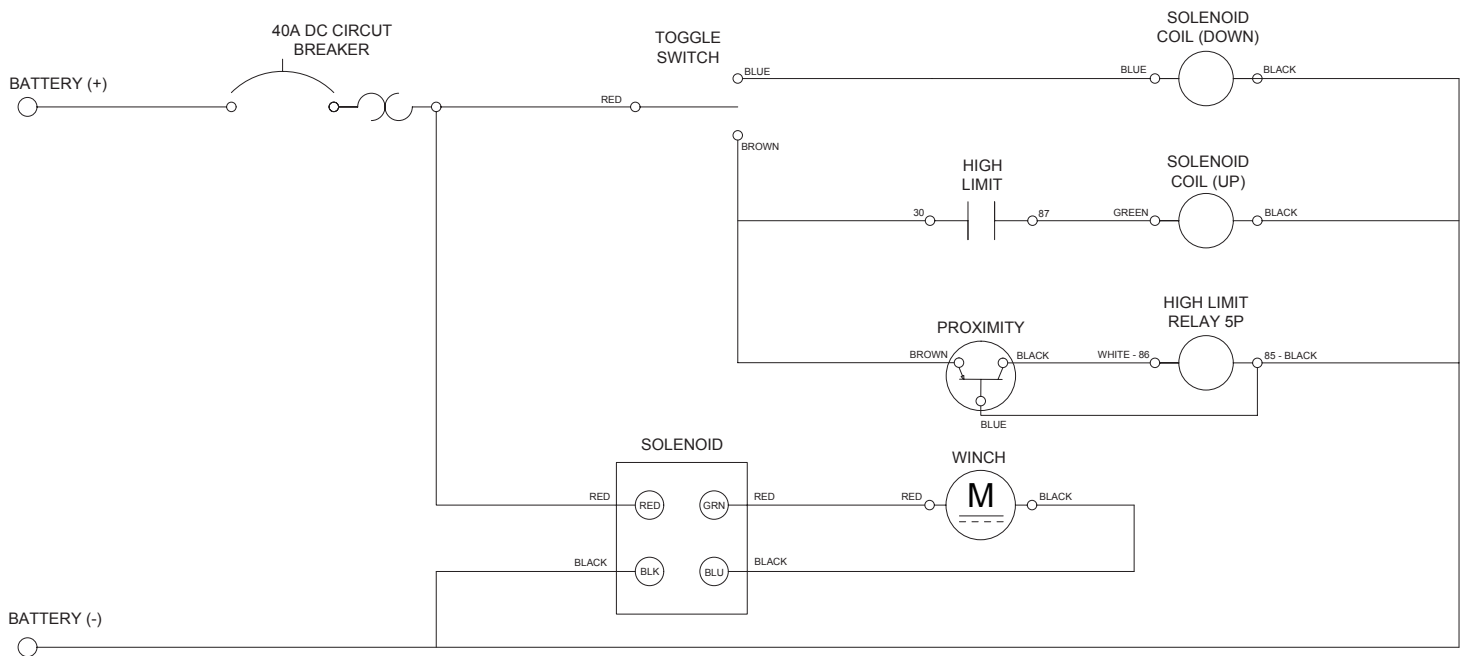

LIGHT MAST WIRING DIAGRAM