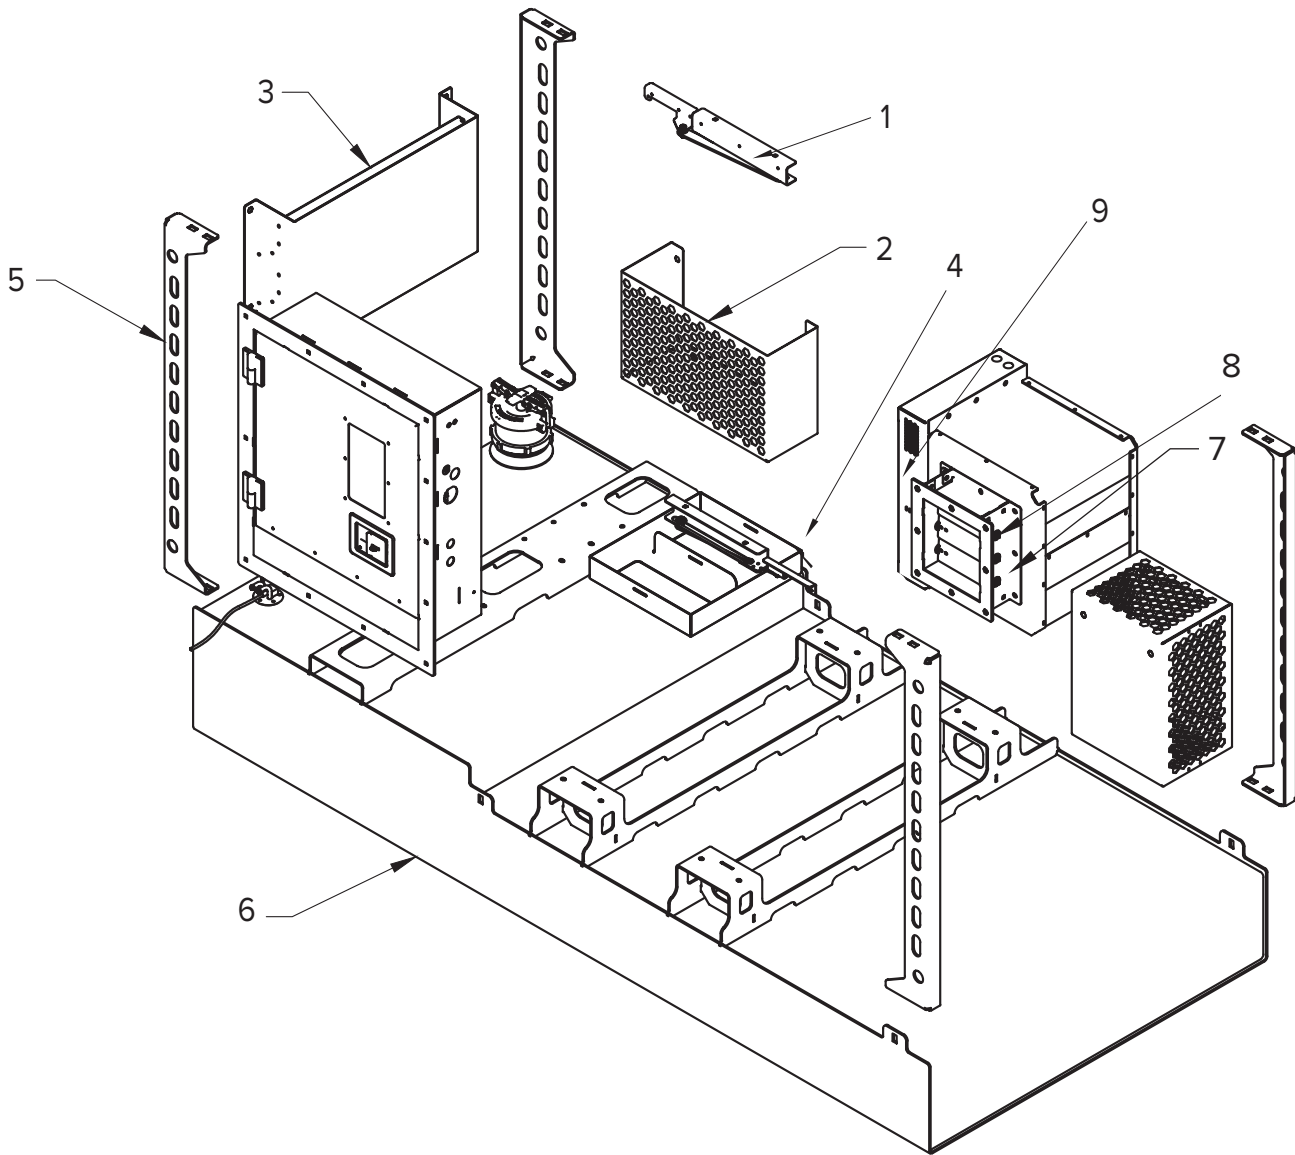

INTERIOR COMPONENTS - CONT'D

REF	PART	DESCRIPTION
1	TIP-2146	DOOR STOP ASSEMBLY
2	TI1-0038	DOOR BASKET
3	TIP-2147	FRESH AIR INTAKE
4	TIP-1002	BATTERY
5	TI1-0131	LIFTING SUPPORT (ALL CORNERS)

REF	PART	DESCRIPTION
6	TI3-S004	FUEL TANK
7	TIP-2151	FABRIC ADAPTER BACKING PLATES
8	TIP-2152	FABRIC ADAPTER
9	TIP-2070	BLOWER LOUVER ACTUATOR