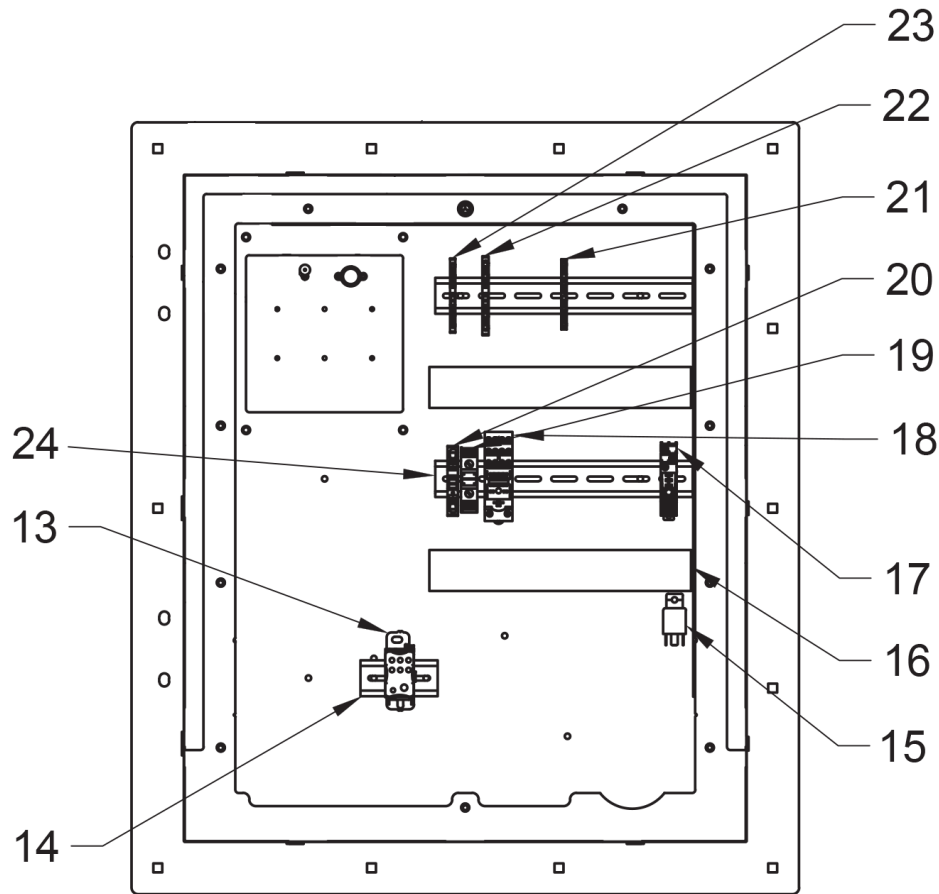

ELECTRICAL PANEL - INTERIOR

REF	PART	DESCRIPTION
13	TIP-3076	NEUTRAL BLOCK
14	TIP-3096	75mm LONG, DIN RAIL
15	TIP-4025	30 AMP AUTO RELAY
16	TIP-3072	18" LONG PANDUIT & COVER
16a	TIP-3073	10" LONG PANDUIT & COVER
17	TIP-3062	STARTING RELAY
17a	TIP-3060	STARTING RELAY BASE
18	TIP-3038	DUSK/DAWN RELAY
18a	TIP-3039	DUSK/DAWN RELAY BASE

REF	PART	DESCRIPTION
19	TIP-3155	UT 35 TERMINAL BLOCK
20	TIP-3156 TIP-3157	10mm TERMINAL BLOCK & COVER
21	TIP-3056	2.5 MULTI LEVEL TERMINAL BLOCK
22	TIP-3052	2.5 QUATTRO TERMINAL BLOCK
23	TIP-3055	2.5 QUATTRO GROUND TERMINAL BLOCK (GREEN)
24	TIP-3096	250mm LONG, DIN RAIL