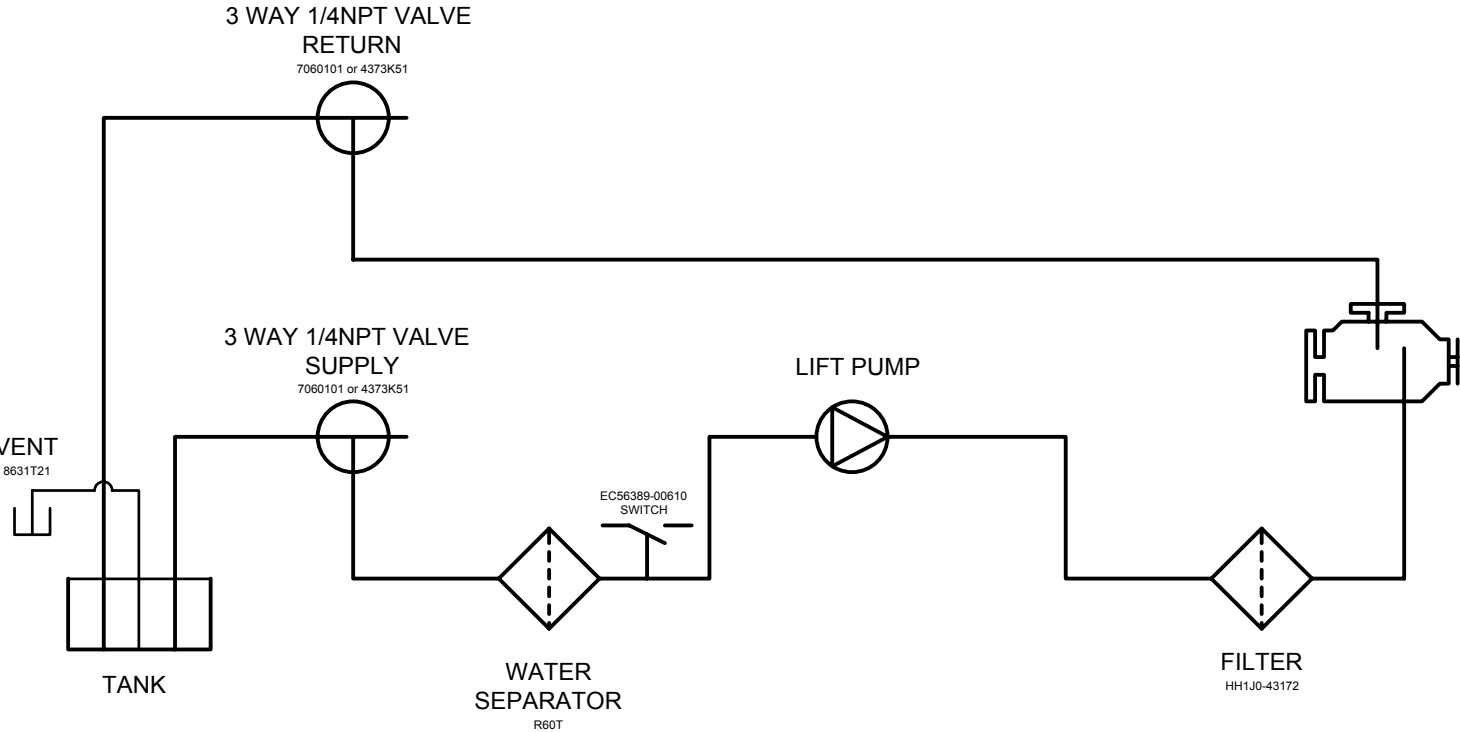

REF	PART	DESCRIPTION
6	TIP-3113	63 AMP FUSE
7	TIP-3120	80 AMP FUSE
8	TIP-3044	CT FIXED CORE

LIGHT TOWER

REF	PART	DESCRIPTION
1	TI2-S01	BASE SECTION
1a	TI2-010	PLASTIC GUIDE KIT
1b	TI2-PULLEY1	MAIN CABLE GUIDE WHEEL (2.25" OD)
1c	TIP-4017	MAIN WINCH CABLE
2	TI2-S02	5" TELESCOPIC SECTION
2a	TI2-PULLEY2	SMALL MAIN CABLE GUIDE WHEEL (1.675" OD)
2b	TIP-4018	CABLE TO LIFT 4" SECTION
3	TI2-S03	4" TELESCOPIC SECTION
3a	TIP-4018	CABLE TO LIFT 3" SECTION
4	TI2-S04	3" TELESCOPIC SECTION
4a	TIP-4018	CABLE TO LIFT 2" SECTION
5	TI2-S05	2" TELESCOPIC SECTION
6	TI1-0099	LED TRI LIGHT MOUNT
6a	TI1-0100	COVER
7	TI2-035	PROXIMITY SENSOR PLATE
7a	TIP-4024	PROXIMITY SENSOR
8	TI2-011	ELECTRICAL BOX
8a	TI2-013	COVER
8b	TIP-4025	12V AUTO RELAY
8c	TIP-4021	MAST WINCH SOLENOID
8d	TIP-4020	UP/DOWN SWITCH
9	TIP-4019	WINCH
10	TIP-4012	480W 120V LED ASSEMBLY
	TIP-4022	NYCOIL (NOT SHOWN)
	TIP-4014	BALL BEARING (NOT SHOWN)

LIGHT MAST WIRING DIAGRAM

Exterior Fuel Source Connection

Trailer Wiring Diagram

BLUE CORD END
7-WAY RV STANDARD

TRAILER WIRING 7-WAY
TRADITIONAL

BROWN - RIGHT TURN STOP	- CONNECT -	GREEN - RIGHT TURN STOP
BLUE - TRAILER BRAKES	- CONNECT -	BLUE - TRAILER BRAKES
WHITE - GROUND	- CONNECT -	WHITE - GROUND
RED/ORANGE - LEFT TURN STOP	- CONNECT -	YELLOW - LEFT TURN STOP
YELLOW - (Not Used) REVERSE LIGHTS.		NO CONNECTION CAPPED OFF
GREEN - TAIL RUNNING LIGHTS	- CONNECT -	BROWN - TAIL RUNNING LIGHTS
BLACK - 12V (Not Used) VEHICLE BATTERY		NO CONNECTION CAPPED OFF