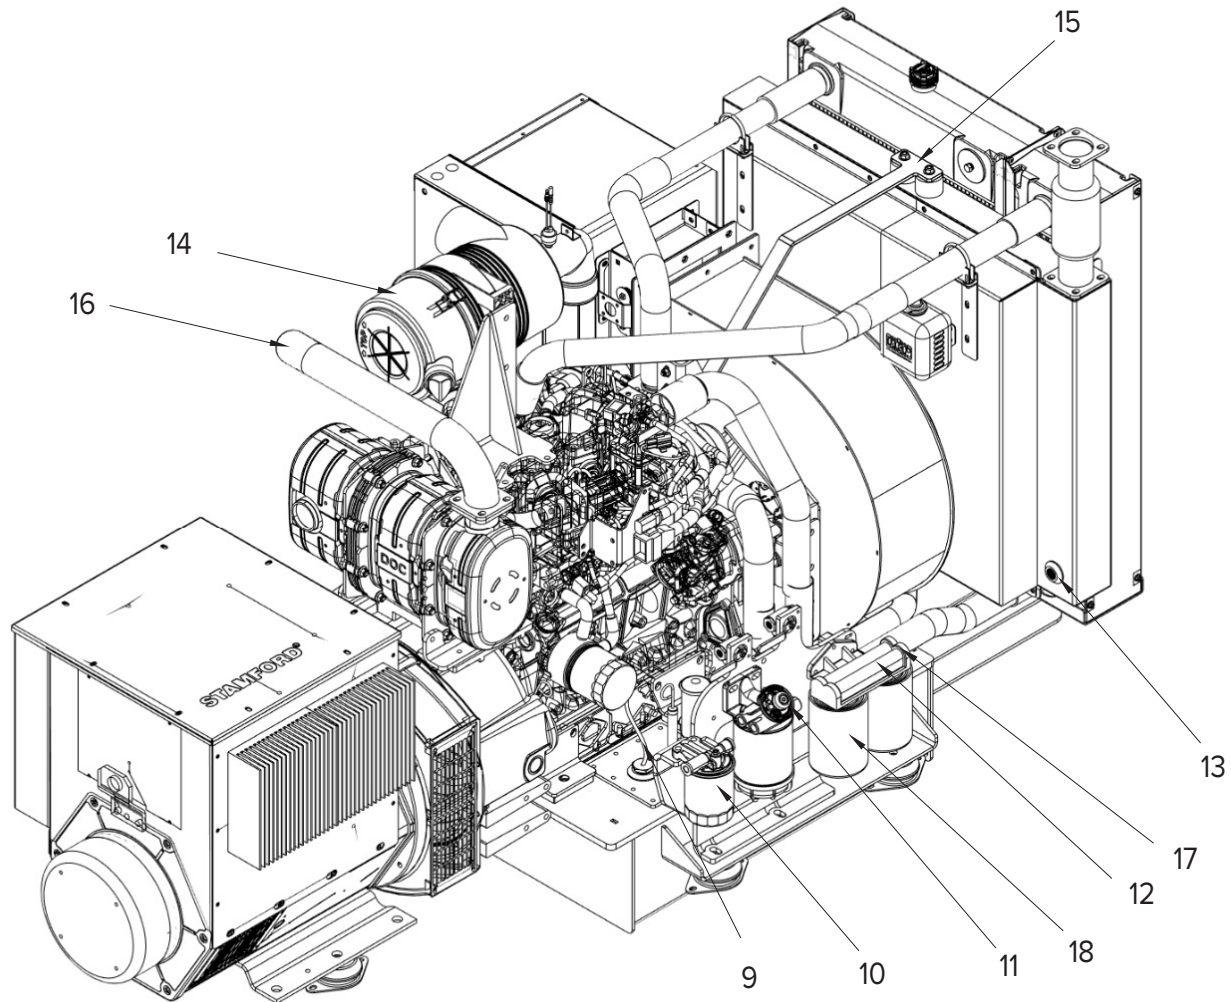

ENGINE SKID ASSEMBLY - CONT'D

REF	PART	DESCRIPTION
9	TIP-2057	OIL LEVEL SWITCH
9	TIP-2048	DIP STICK TUBE
10	TIP-2139	FUEL FILTER, SECONDARY
11	TIP-2111	FUEL FILTER, PRIMARY
11a	TIP-2051	FUEL WATER SEPARATOR - HOUSING & PRIMER
11b	TIP-2100	HEATED FUEL BOWL
12	TIP-2049	DOUBLE OIL FILTER ADAPTER

REF	PART	DESCRIPTION
13	TIP-2010	1/2" NPT PLUG
14	TIP-2098	PRIMARY AIR FILTER
14a	TIP-2140	SECONDARY AIR FILTER
15	TI3-0071	RAD SUPPORT ARM
16	TIP-2165	ENGINE TO HEAT EXCHANGER EXHAUST ASSEMBLY
17	TIP-2082	OIL LINE 1
17a	TIP-2083	OIL LINE 2
18	TIP-2093	OIL FILTER