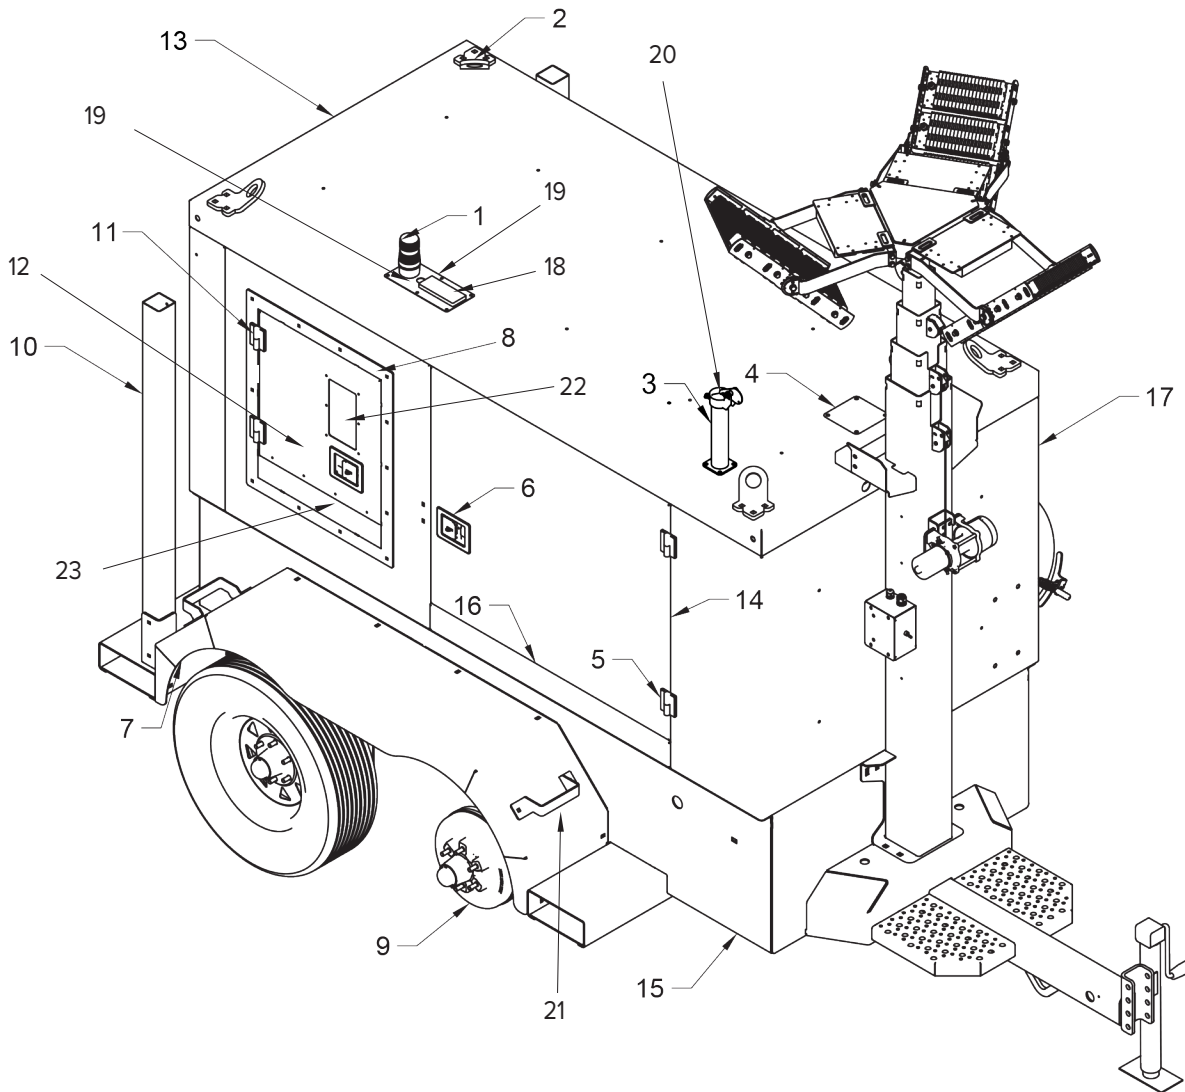

BASECAMP XL

Replacement Parts Manual

Table of Contents

ITEM NAME	PAGE NUMBER
EXTERIOR HARDWARE - PASSENGER SIDE	3
EXTERIOR HARDWARE - DRIVERS SIDE	4
INTERIOR COMPONENTS	5
INTERIOR COMPONENTS - CONT'D	6
ENGINE SKID ASSEMBLY	7
ENGINE SKID ASSEMBLY - CONT'D	8
ELECTRICAL PANEL - EXTERIOR	9
ELECTRICAL PANEL - INTERIOR	10
ELECTRICAL TERMINATION BOX	11
ELECTRICAL TERMINATION BOX - CONT'D	12
LIGHT TOWER	13
LIGHT MAST WIRING DIAGRAM	14
EXTERIOR FUEL SOURCE CONNECTION	15
TRAILER WIRING DIAGRAM	16
FILTERS	17

EXTERIOR HARDWARE - PASSENGER SIDE

REF	PART	DESCRIPTION
1	TIP-3026	TRI COLOUR BEACON LIGHT
2	TI1-0134	LIFTING EYE
3	TIP-1011	EXHAUST OUTLET ASSEMBLY
4	TI1-0037	RADIATOR FILL ACCESS COVER
5	TIP-1025	DOOR HINGE (RIGHT HAND)
6	TIP-1124	DOOR LATCH
7	TI3-0005	FENDER
8	TI3-0020	ELECTRICAL PANEL ENCLOSURE PANEL
9	TIP-1061	AXLE, COMPLETE WITH HUBS
10	TI3-0028	DUCTING STORAGE POST
11	TIP-1024	DOOR HINGE (LEFT HAND)

REF	PART	DESCRIPTION
12	TI1-0177	ELECTRICAL DOOR ASSEMBLY
13	TI3-S008	ROOF PANEL
14	TI1-0028	PASSENGER SIDE DOOR
15	TI3-S001	CONTAINMENT TANK (TRAILER FRAME)
16	TI1-0026	DOOR SILL
17	TI3-0020	FRONT ENCLOSURE PANEL
18	TIP-3023	ANTENNA
19	TI1-0138	BEACON MOUNT PLATE
20	TIP-1066	EXHAUST RAIN CAP
21	TI3-0012	WHEEL CHOCK HOLDER
22	TIP-1027	WINDOW GLASS
23	TIP-1129	RUBBER FLAP