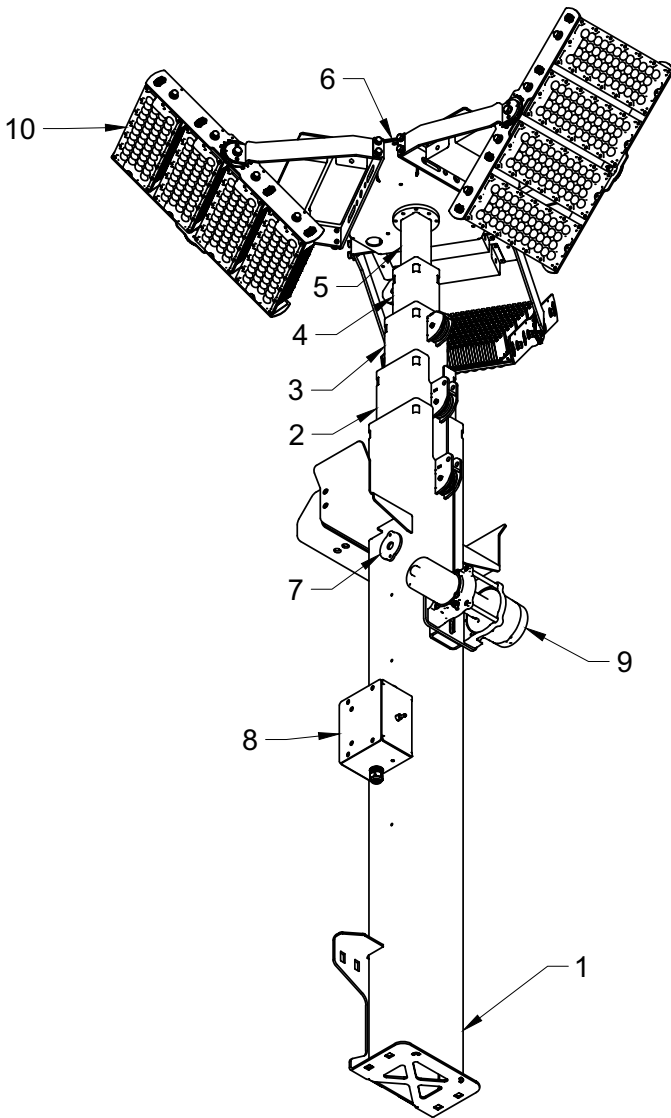

ELECTRICAL TERMINATION BOX

REF	PART	DESCRIPTION
1	TIP-3042	BIMETAL THERMOSTAT
2	TIP-3065	PLUG HEATER
3	TIP-3064	PCV SSR 90A
4	TIP-3068	CONTACTOR 50A
5	TIP-3069	SSR HEAT SINK

ELECTRICAL TERMINATION BOX - CONT'D

REF	PART	DESCRIPTION
6	TIP-3113	63 AMP FUSE
7	TIP-3120	80 AMP FUSE
8	TIP-3044	CT FIXED CORE

LIGHT TOWER

REF	PART	DESCRIPTION
1	TI2-S01	BASE SECTION
1a	TI2-010	PLASTIC GUIDE KIT
1b	TI2-PULLEY1	MAIN CABLE GUIDE WHEEL (2.25" OD)
1c	TIP-4017	MAIN WINCH CABLE
2	TI2-S02	5" TELESCOPIC SECTION
2a	TI2-PULLEY2	SMALL MAIN CABLE GUIDE WHEEL (1.675" OD)
2b	TIP-4018	CABLE TO LIFT 4" SECTION
3	TI2-S03	4" TELESCOPIC SECTION
3a	TIP-4018	CABLE TO LIFT 3" SECTION
4	TI2-S04	3" TELESCOPIC SECTION
4a	TIP-4018	CABLE TO LIFT 2" SECTION
5	TI2-S05	2" TELESCOPIC SECTION
6	TI1-0099	LED TRI LIGHT MOUNT
6a	TI1-0100	COVER
7	TI2-035	PROXIMITY SENSOR PLATE
7a	TIP-4024	PROXIMITY SENSOR
8	TI2-011	ELECTRICAL BOX
8a	TI2-013	COVER
8b	TIP-4025	12V AUTO RELAY
8c	TIP-4021	MAST WINCH SOLENOID
8d	TIP-4020	UP/DOWN SWITCH
9	TIP-4019	WINCH
10	TIP-4012	480W 120V LED ASSEMBLY
	TIP-4022	NYCOIL (NOT SHOWN)
	TIP-4014	BALL BEARING (NOT SHOWN)