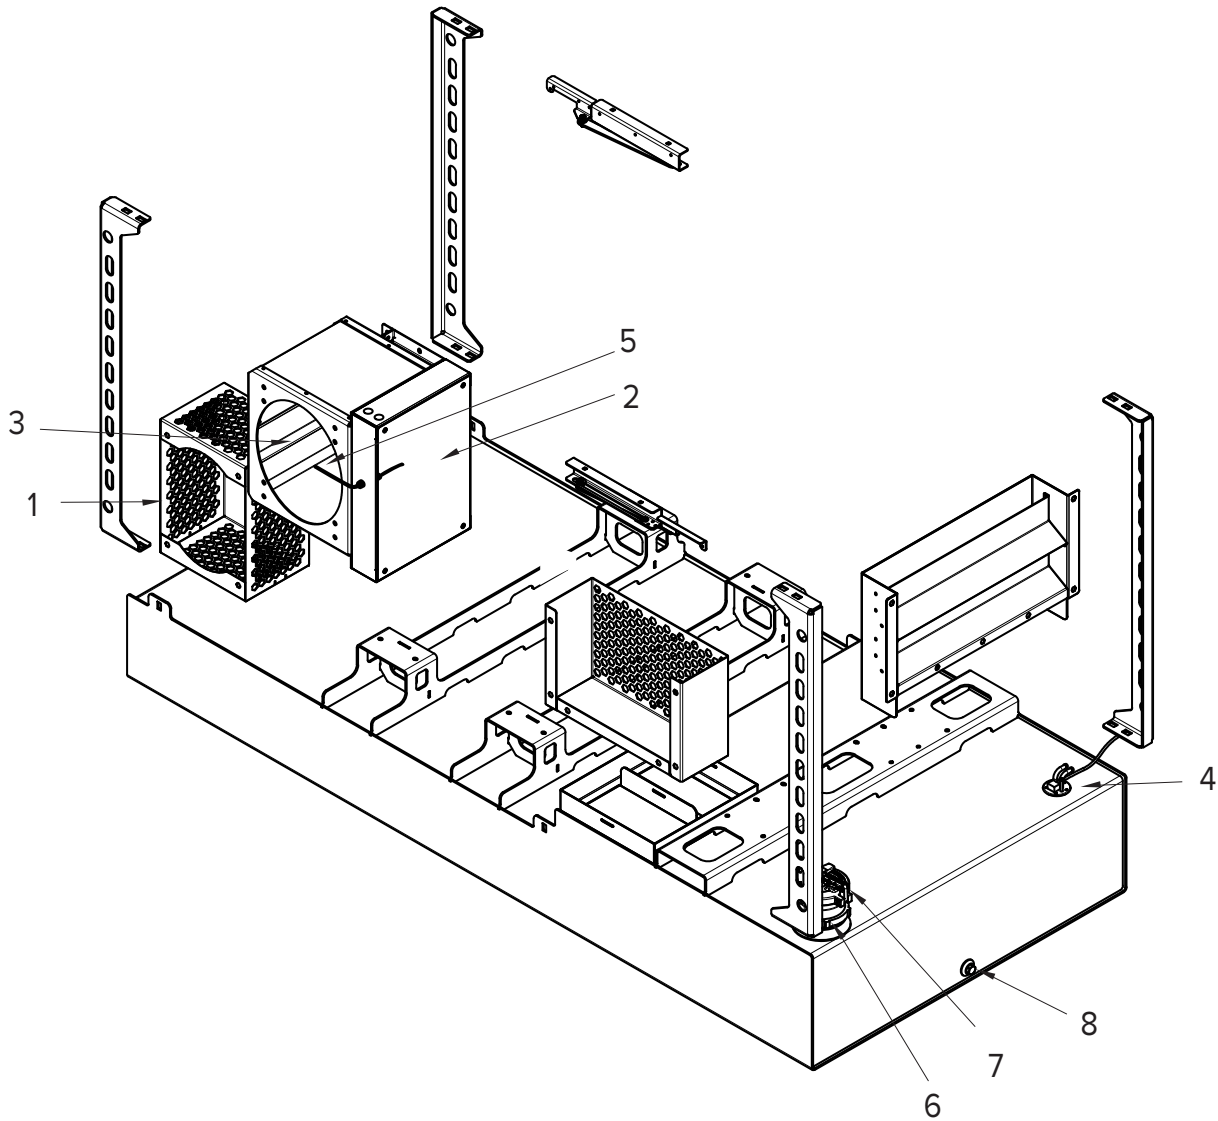

INTERIOR COMPONENTS

REF	PART	DESCRIPTION
1	T11-0098	INLET CAGE
2	T13-0066	COIL BANK COVER
3	TIP-1006	HEATING ELEMENT
4	TIP-1022	FUEL LEVEL SENSOR

REF	PART	DESCRIPTION
5	TIP-3067	RTD SENSOR
6	TIP-1020	4" CAMLOCK
7	TIP-1021	FUEL CAP
8	TIP 2010	FUEL TANK DRAIN PLUG