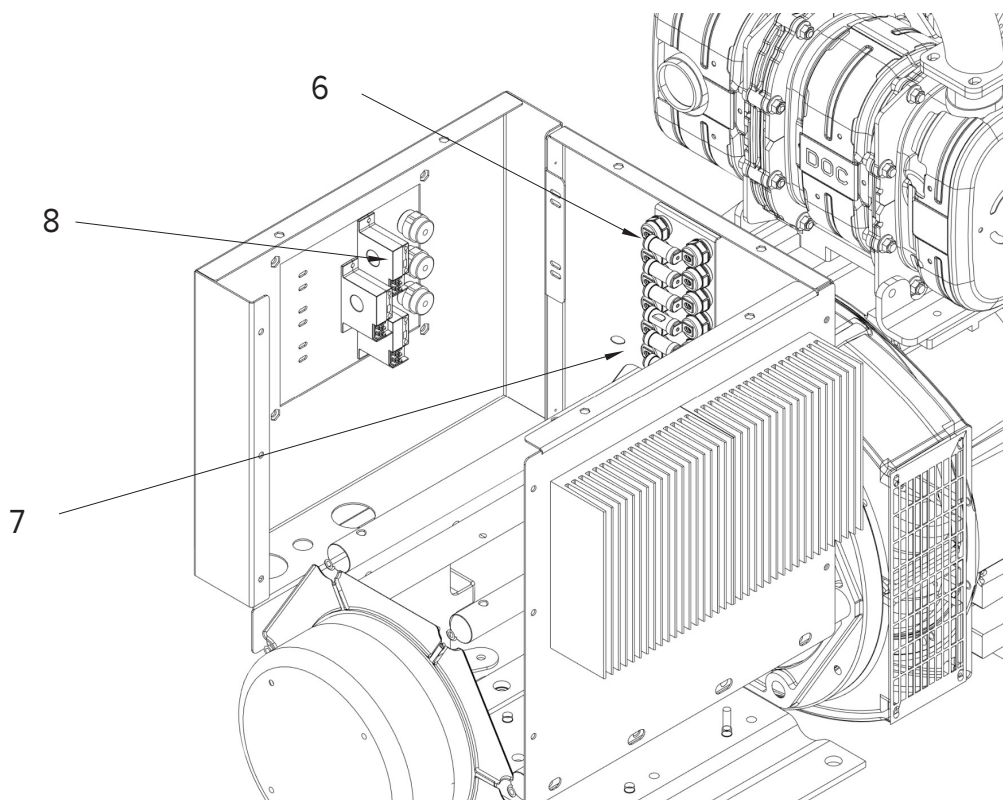

ELECTRICAL TERMINATION BOX - CONT'D

REF	PART	DESCRIPTION
6	TIP-3113	63 AMP FUSE
7	TIP-3120	80 AMP FUSE
8	TIP-3044	CT FIXED CORE