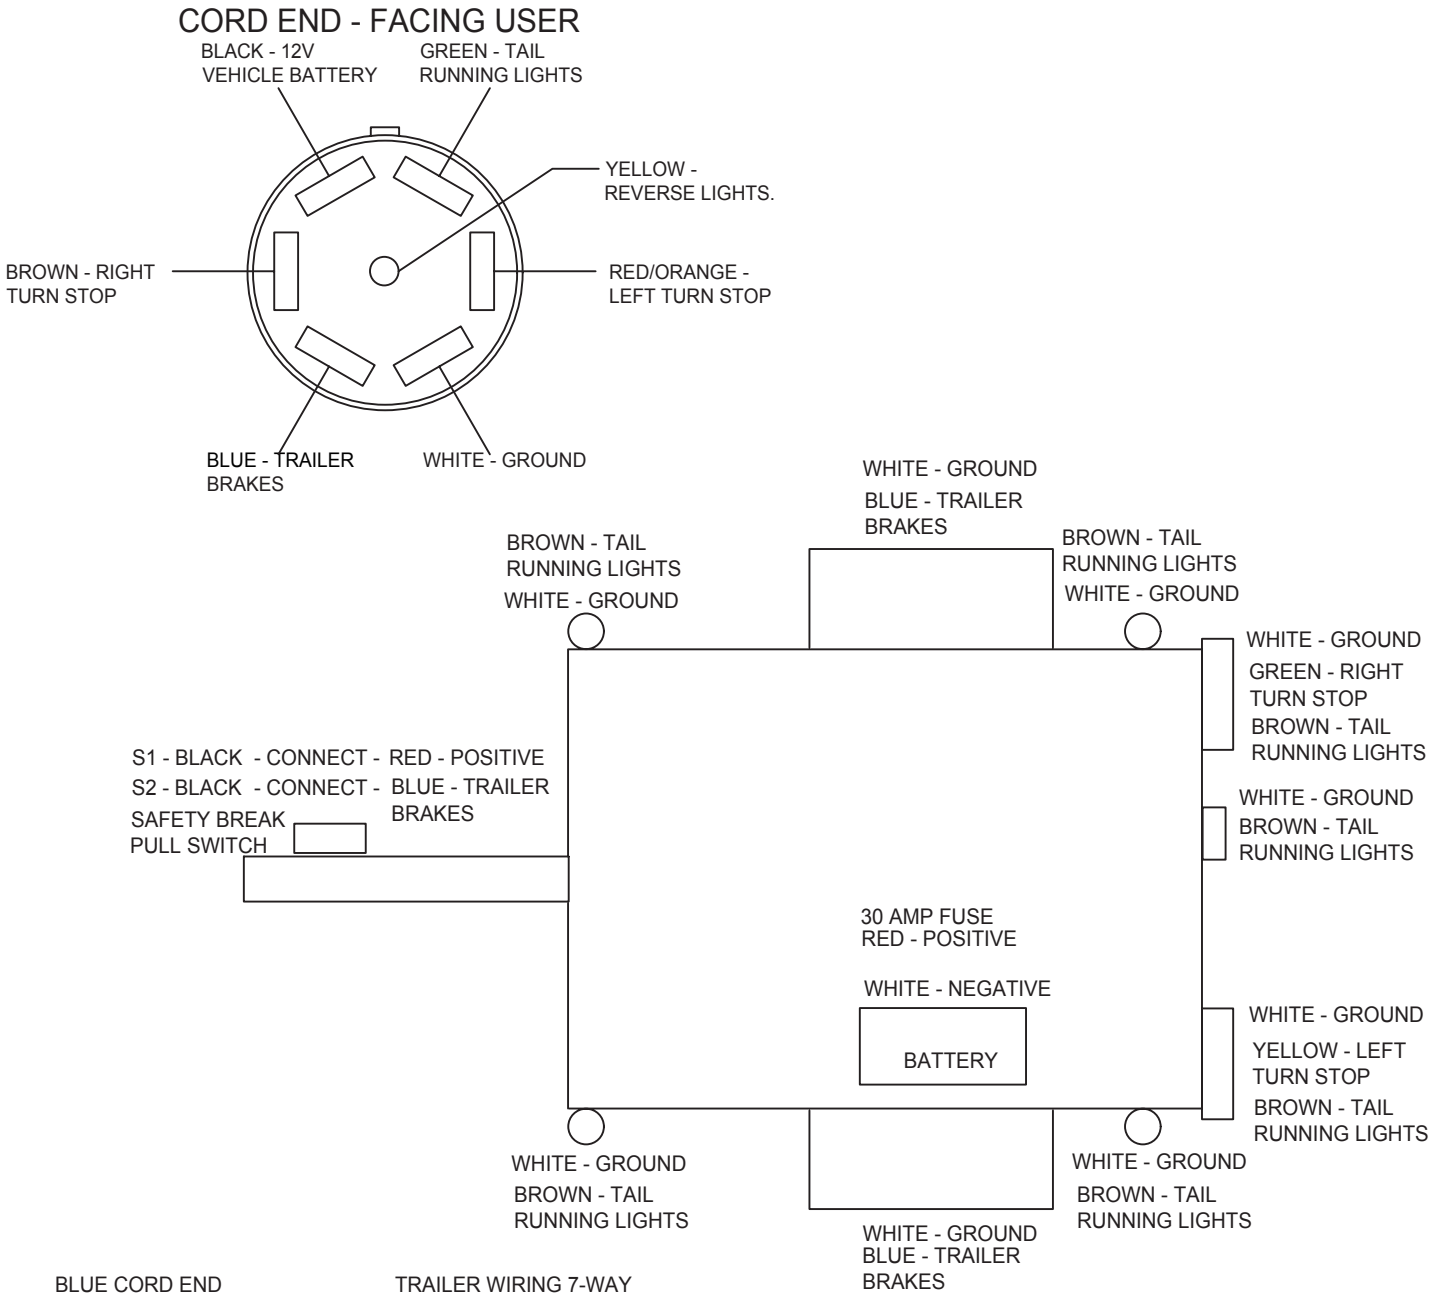

REF	PART	DESCRIPTION
6	TIP-3113	63 AMP FUSE
7	TIP-3120	80 AMP FUSE
8	TIP-3044	CT FIXED CORE

LIGHT TOWER

REF	PART	DESCRIPTION
1	TI2-S01	BASE SECTION
1a	TI2-010	PLASTIC GUIDE KIT
1b	TI2-PULLEY1	MAIN CABLE GUIDE WHEEL (2.25" OD)
1c	TIP-4017	MAIN WINCH CABLE
2	TI2-S02	5" TELESCOPIC SECTION
2a	TI2-PULLEY2	SMALL MAIN CABLE GUIDE WHEEL (1.675" OD)
2b	TIP-4018	CABLE TO LIFT 4" SECTION
3	TI2-S03	4" TELESCOPIC SECTION
3a	TIP-4018	CABLE TO LIFT 3" SECTION
4	TI2-S04	3" TELESCOPIC SECTION
4a	TIP-4018	CABLE TO LIFT 2" SECTION
5	TI2-S05	2" TELESCOPIC SECTION
6	TI1-0099	LED TRI LIGHT MOUNT
6a	TI1-0100	COVER
7	TI2-035	PROXIMITY SENSOR PLATE
7a	TIP-4024	PROXIMITY SENSOR
8	TI2-011	ELECTRICAL BOX
8a	TI2-013	COVER
8b	TIP-4025	12V AUTO RELAY
8c	TIP-4021	MAST WINCH SOLENOID
8d	TIP-4020	UP/DOWN SWITCH
9	TIP-4019	WINCH
10	TIP-4012	480W 120V LED ASSEMBLY
	TIP-4022	NYCOIL (NOT SHOWN)
	TIP-4014	BALL BEARING (NOT SHOWN)

LIGHT MAST WIRING DIAGRAM

Exterior Fuel Source Connection

Trailer Wiring Diagram

BLUE CORD END
7-WAY RV STANDARD

TRAILER WIRING 7-WAY
TRADITIONAL

BROWN - RIGHT TURN STOP	- CONNECT -	GREEN - RIGHT TURN STOP
BLUE - TRAILER BRAKES	- CONNECT -	BLUE - TRAILER BRAKES
WHITE - GROUND	- CONNECT -	WHITE - GROUND
RED/ORANGE - LEFT TURN STOP	- CONNECT -	YELLOW - LEFT TURN STOP
YELLOW - (Not Used) REVERSE LIGHTS.		NO CONNECTION CAPPED OFF
GREEN - TAIL RUNNING LIGHTS	- CONNECT -	BROWN - TAIL RUNNING LIGHTS
BLACK - 12V (Not Used) VEHICLE BATTERY		NO CONNECTION CAPPED OFF