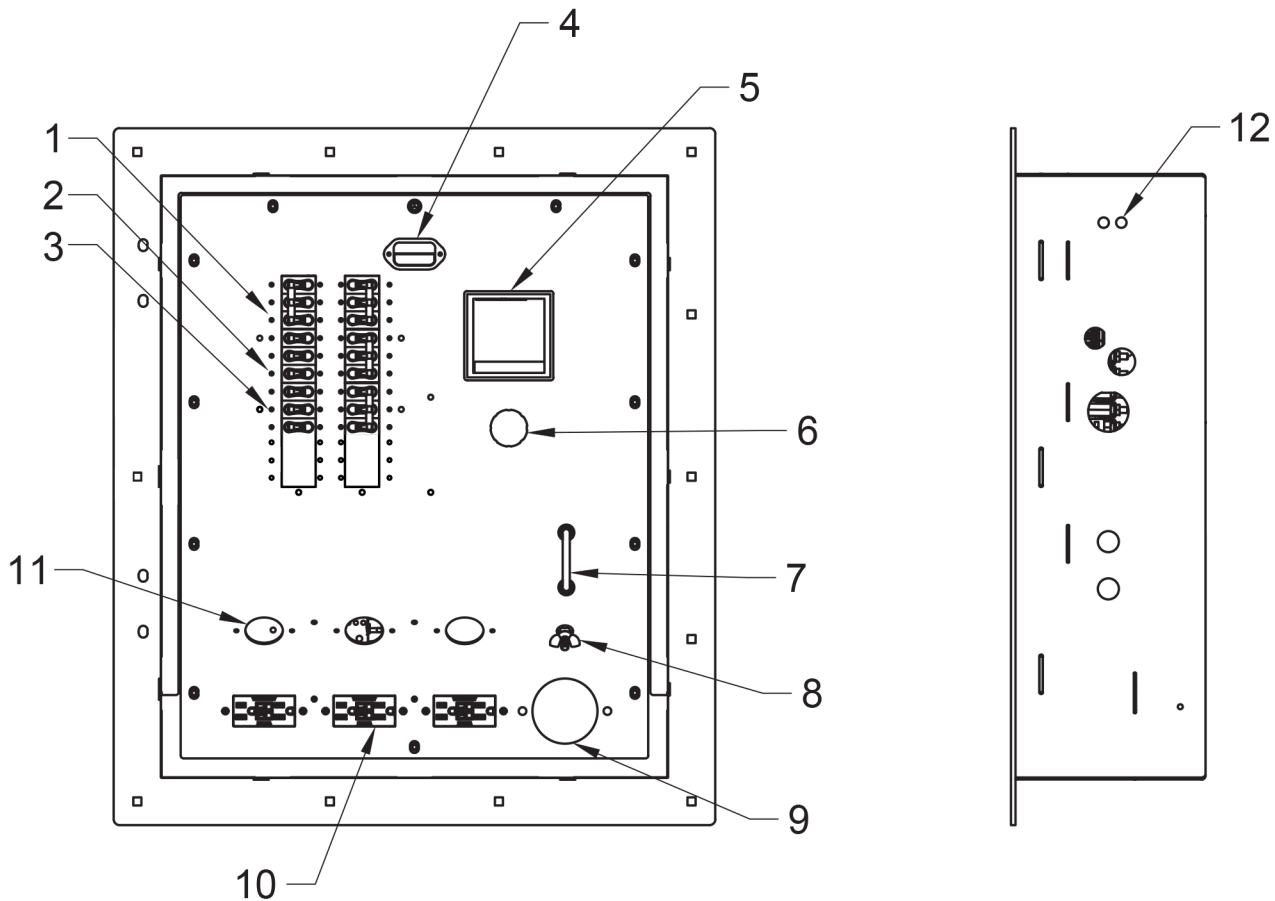

ELECTRICAL PANEL - EXTERIOR

REF	PART	DESCRIPTION
1	TIP-3008	90 AMP 3 POLE BREAKER
2	TIP-3002	10 AMP SINGLE POLE BREAKER
3	TIP-3004	20 AMP SINGLE POLE BREAKER
4	TIP-3003	LICENSE PLATE LIGHT
5	TIP-3014	CONTROLLER
6	TIP-3013	EMERGENCY STOP BUTTON
7	TIP-1131	SQUARE DOOR LATCH BOLT

REF	PART	DESCRIPTION
8	TIP-6008	WING NUT
9	TIP-3010	MASTER BATTERY DISCONNECT SWITCH
10	TIP-3017	120V GFCI RECEPTACLE
11	TIP-3018	RECEPTACLE 30A-125/250V
11a	TIP-3019	RECEPTACLE 30A-3 PHASE 250V
12	TIP-3041	5 AMP THERMAL BREAKER
12a	TIP-3037	3 AMP THERMAL BREAKER