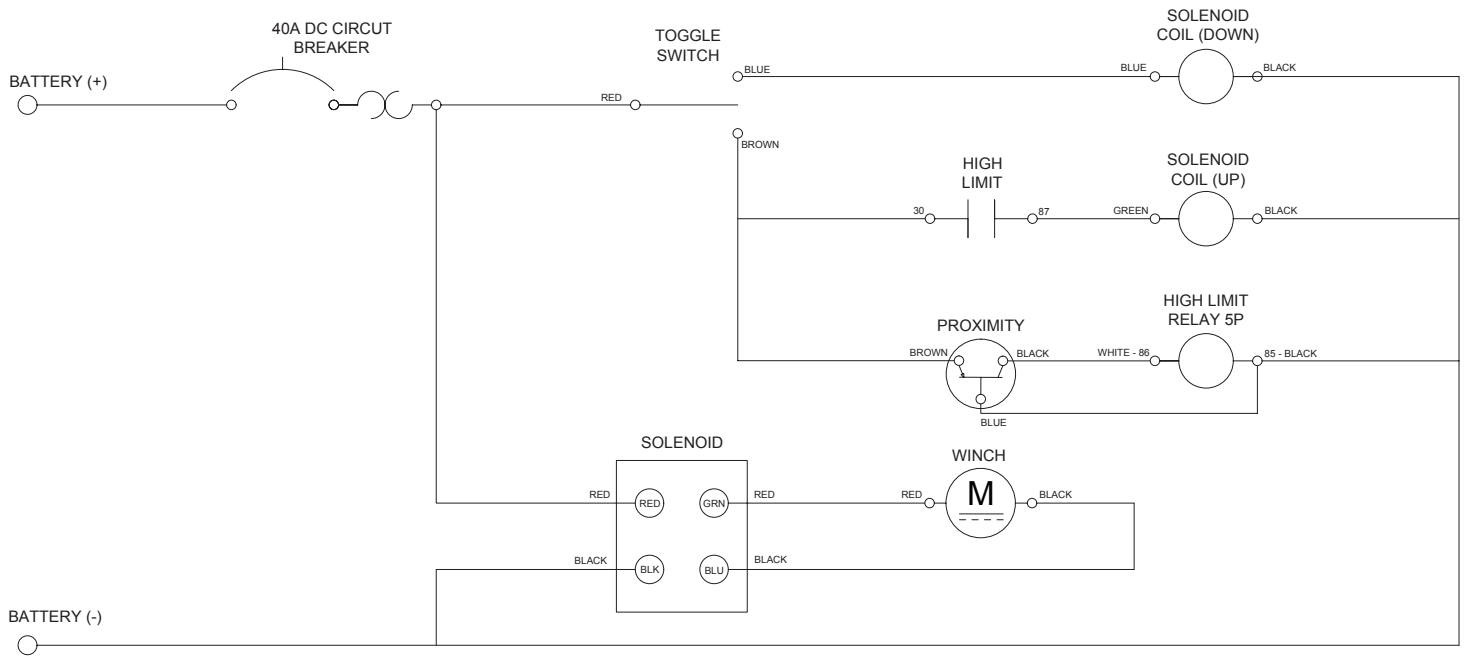

LIGHT MAST WIRING DIAGRAM