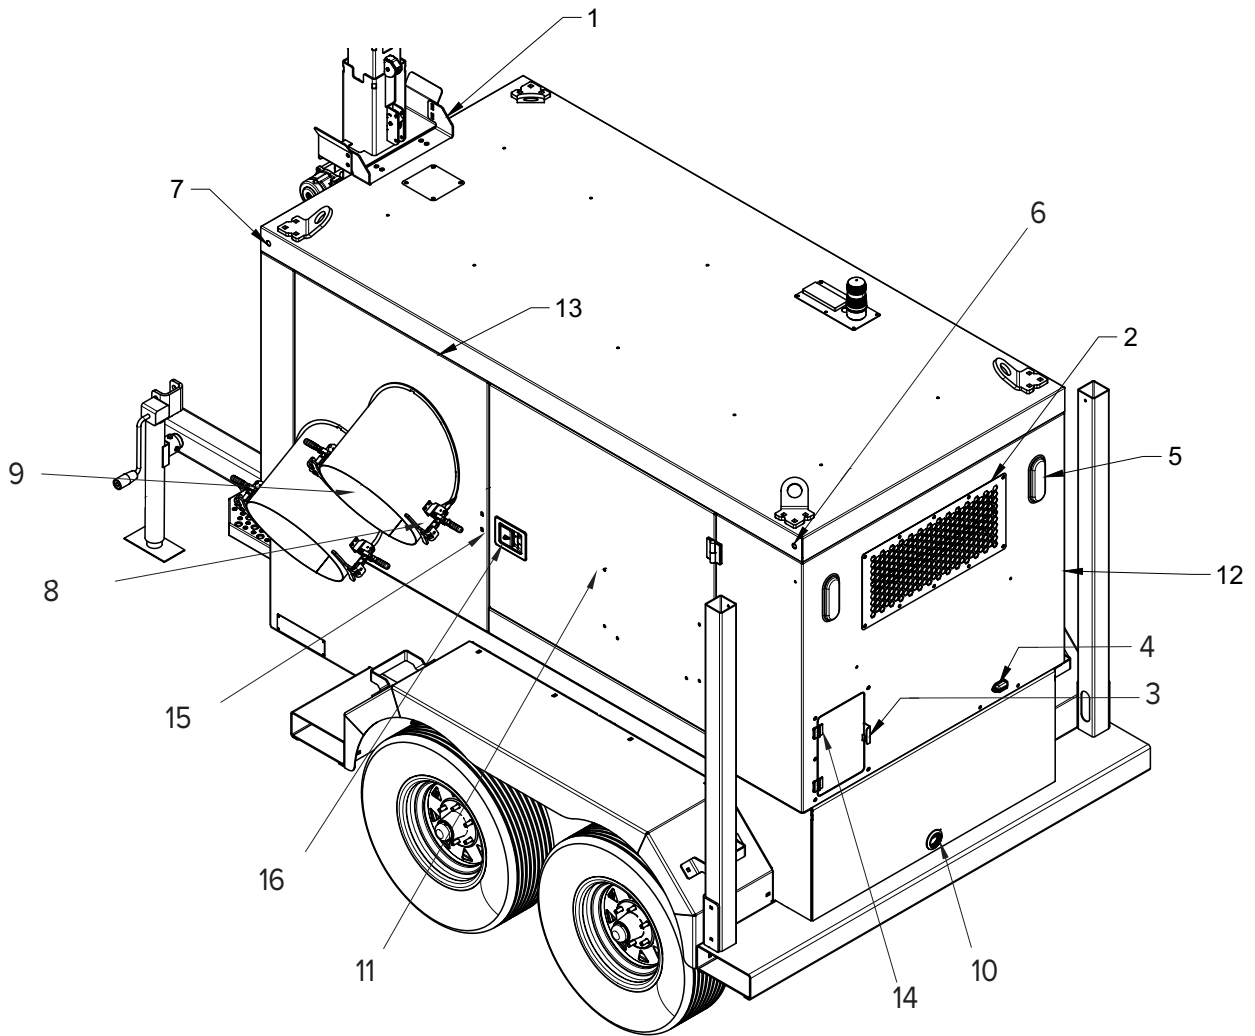

EXTERIOR HARDWARE - DRIVERS SIDE

REF	PART	DESCRIPTION
1	TI2-023	MAST ADAPTER
2	TI1-0170	INTAKE COVER
3	TI1-0165	FUEL DOOR
3a	TIP 1122	FUEL TANK VENT
3b	TIP-1130	FUEL DOOR MAGNET
4	TIP-3003	LICENSE PLATE LIGHT
5	TIP-1083	TAIL LIGHT
6	TIP-1082	RED MARKER LIGHT
7	TIP-1081	AMBER MARKER LIGHT
8	TIP-1018	DUCTING CLAMP
9	TI3-S031	16" DUCT CHUTE

REF	PART	DESCRIPTION
10	TIP-1012	1-1/2" NPT DRAIN PLUG
11	TI1-0031	DRIVERS SIDE DOOR
12	TI3-0019B	REAR ENCLOSURE PANEL
13	TI3-0022	DUCT CHUTE PANEL
14	TIP-1125	FUEL DOOR HINGE
15	TIP-1016	DOOR SWITCH
15a	TIP-1015	DOOR SWITCH MAGNET
16	TIP-1124	DOOR LATCH
16a	TIP-1131	SQUARE DOOR LATCH BOLT