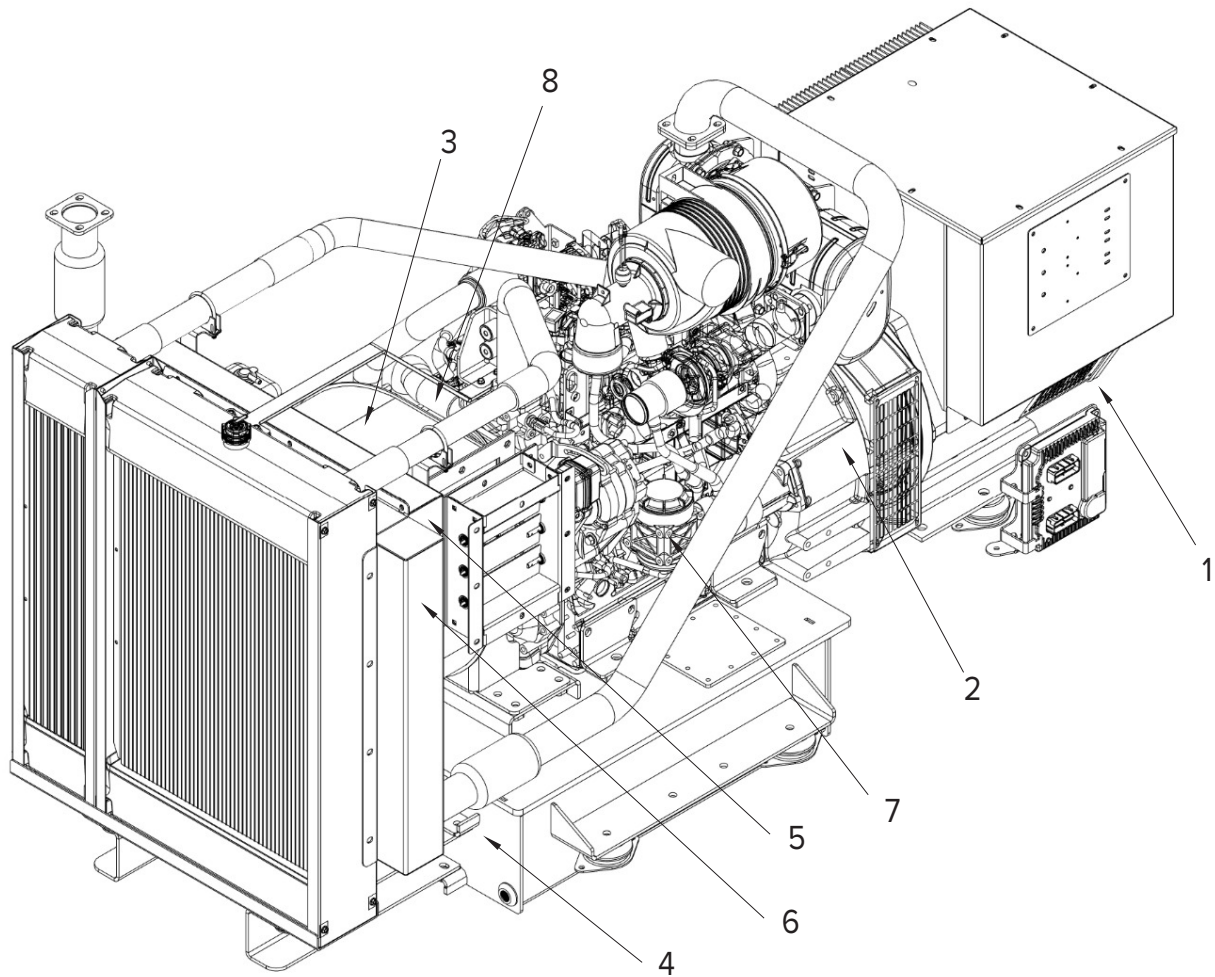

ENGINE SKID ASSEMBLY

REF	PART	DESCRIPTION
1	N/A	GENERATOR - CONTACT STAMFORD
2	N/A	ENGINE - CONTACT KUBOTA
3	TIP-2153	FAN BLOWER ASSEMBLY
3a	TIP-2145	BLOWER BEARING ASSEMBLY
4	TI3-S016	LONG RUN TANK
4a	TIP-2058	OIL PAN HEATER
5	TI3-0035	HEAT EXCHANGER COVERS
6	TI3-S014	HEAT EXCHANGER
6a	TI3-S023	HEAT EXCHANGER TO BLOWER ADAPTER

REF	PART	DESCRIPTION
7	TIP-2144	CCV FILTER
8	TIP-2060	FAN BELT TENSIONER
8a	TIP-2073	ENGINE PULLEY
8b	TIP-2021	BLOWER PULLEY
8c	TIP-2008	TAPERLOCK BUSHING
8d	TIP-2086	BLOWER V-BELT
8e	TI3-0101	BELT GUARD
8f	TI1-0227	TENSIONER BRACKET
8g	TIP-2063	TENSIONER PULLEY