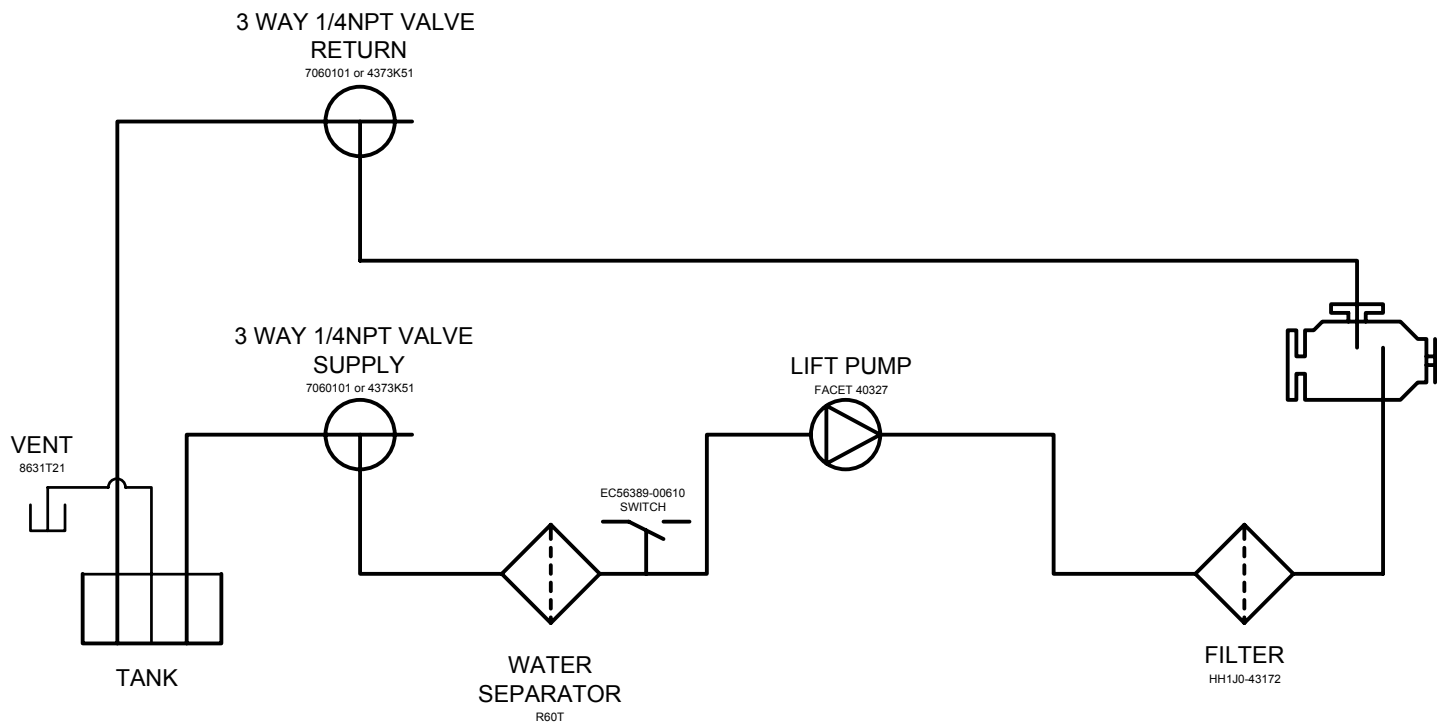

Exterior Fuel Source Connection