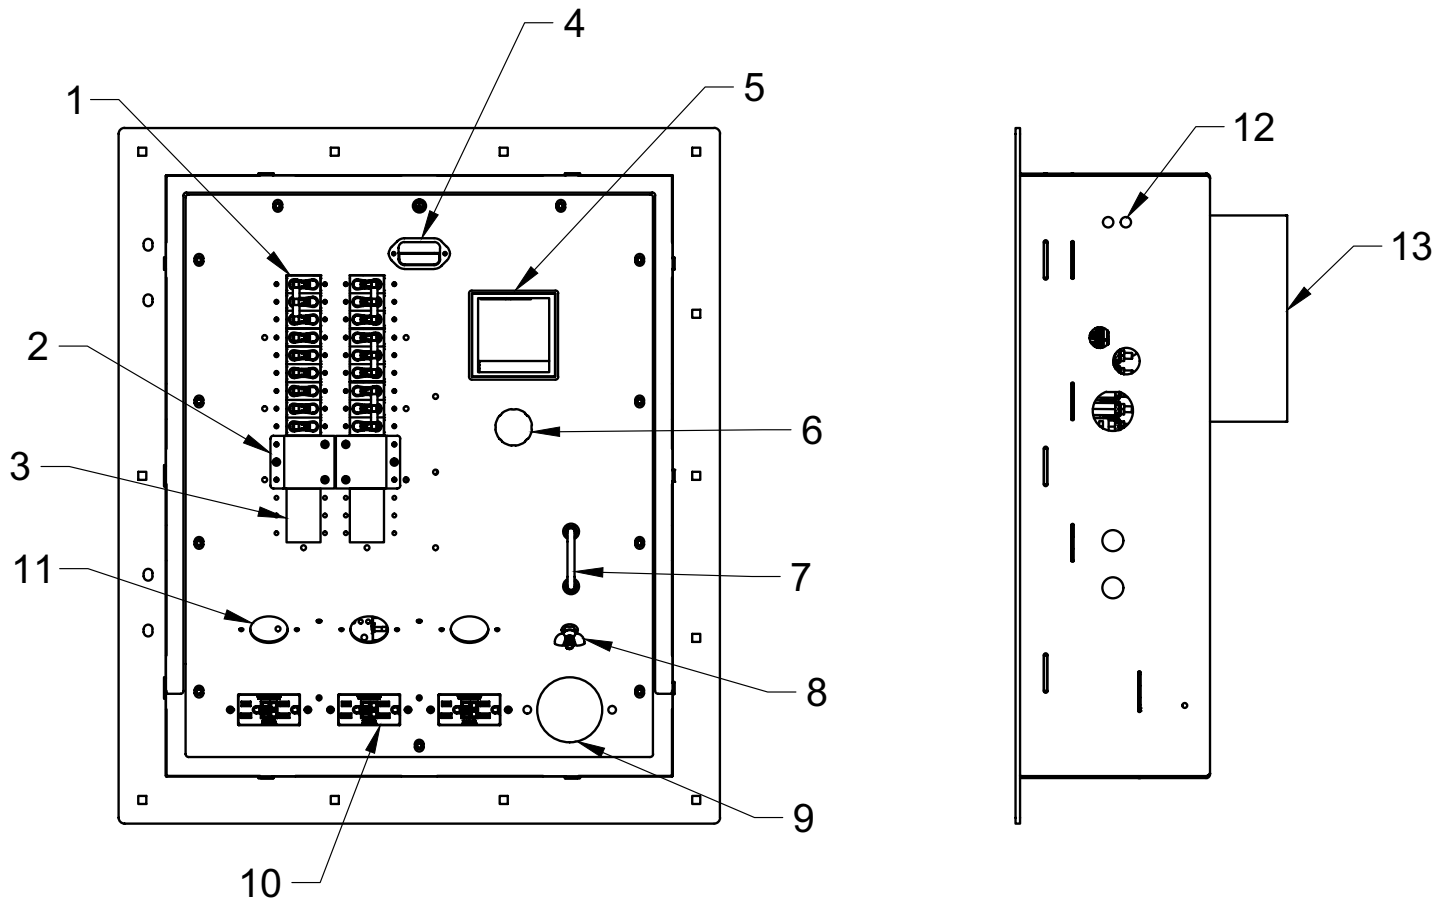

ELECTRICAL PANEL - EXTERIOR

REF	PART	DESCRIPTION
1	TIP-3008	90 AMP 3 POLE BREAKER
1a	TIP-3002	10 AMP SINGLE POLE BREAKER
1b	TIP-3004	20 AMP SINGLE POLE BREAKER
1c	TIP-3005	30 AMP 3 POLE BREAKER
1d	TIP-3007	60 AMP 3 POLE BREAKER
2	TI1-0229	BREAKER COVER
3	TI1-0126	BLANK BREAKER COVER
4	TIP-3003	LICENSE PLATE LIGHT
5	TIP-3014	CONTROLLER
6	TIP-3013	EMERGENCY STOP BUTTON

REF	PART	DESCRIPTION
7	TIP-1131	SQUARE DOOR LATCH BOLT
8	TIP-6008	WING NUT
9	TIP-3010	MASTER BATTERY DISCONNECT SWITCH
10	TIP-3017	120V GFCI RECEPTACLE
11	TIP-3018	RECEPTACLE 30A-125/250V
11a	TIP-3019	RECEPTACLE 30A-3 PHASE 250V
12	TIP-3041	5 AMP THERMAL BREAKER
12a	TIP-3037	3 AMP THERMAL BREAKER
13	TIP-3069	SSR HEAT SINK