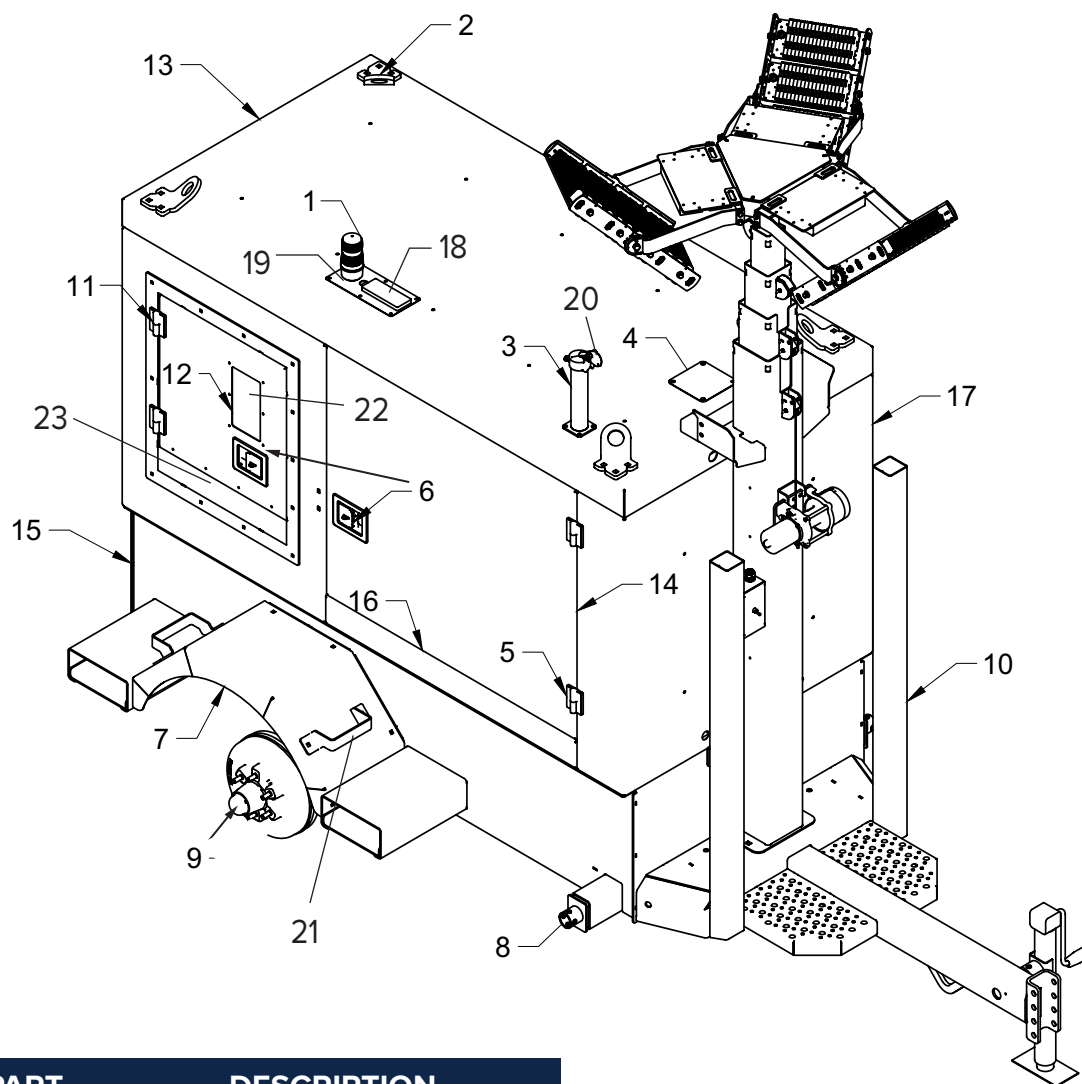

## Replacement Parts Manual

HEAT  
POWER  
LIGHTS

# Table of Contents

ITEM NAME	PAGE NUMBER
EXTERIOR HARDWARE - PASSENGER SIDE	3
EXTERIOR HARDWARE - DRIVERS SIDE	4
INTERIOR COMPONENTS	5
INTERIOR COMPONENTS - CONT'D	6
ENGINE SKID ASSEMBLY	7
ENGINE SKID ASSEMBLY - CONT'D	8
ELECTRICAL PANEL - EXTERIOR	9
ELECTRICAL PANEL - INTERIOR	10
LIGHT TOWER	11
LIGHT MAST WIRING DIAGRAM	12
EXTERIOR FUEL SOURCE CONNECTION	13
TRAILER WIRING DIAGRAM	14
FILTERS	15

# EXTERIOR HARDWARE - PASSENGER SIDE

REF	PART	DESCRIPTION
1	TIP-3026	TRI COLOUR BEACON LIGHT
2	TI1-0134	LIFTING EYE
3	TIP-1011	EXHAUST OUTLET ASSEMBLY
4	TI1-0037	RADIATOR FILL ACCESS COVER
5	TIP-1025	DOOR HINGE (RIGHT HAND)
6	TIP-1124	DOOR LATCH
7	TI1-0192	FENDER
8	TI1-S010	OUTRIGGER TUBE
9	TIP-1004	AXLE, COMPLETE WITH HUBS
10	TI1-0095	DUCTING STORAGE POST
11	TIP-1024	DOOR HINGE (LEFT HAND)
12	TI1-0177	ELECTRICAL DOOR ASSEMBLY

REF	PART	DESCRIPTION
13	TI1-S023	ROOF PANEL
14	TI1-0028	PASSENGER SIDE DOOR
15	TI1-S043	CONTAINMENT TANK (TRAILER FRAME)
16	TI1-0026	DOOR SILL
17	TI1-0030	FRONT PANEL
18	TIP-3023	ANTENNA
19	TI1-0138	BEACON MOUNT PLATE
20	TIP-1009	EXHAUST RAIN CAP
21	TI3-0012	WHEEL CHOCK HOLDER
22	TIP-1027	WINDOW GLASS
23	TIP-1129	RUBBER FLAP