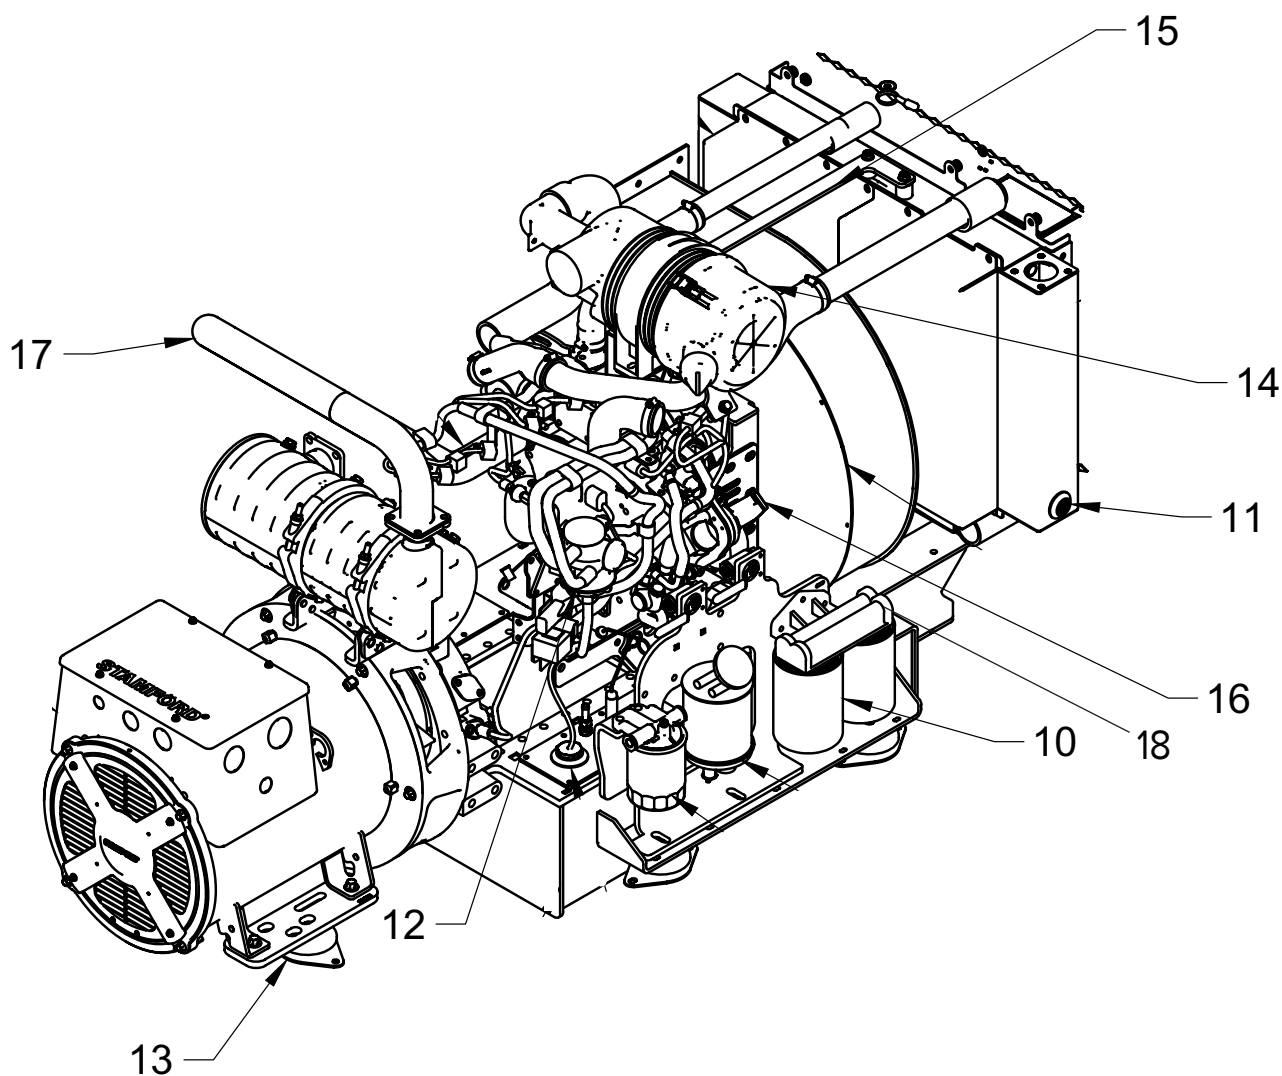

ENGINE SKID ASSEMBLY - CONT'D

REF	PART	DESCRIPTION
10	TIP-2096	OIL FILTER (2 REQUIRED)
10a	TIP-2049	DOUBLE OIL FILTER ADAPTER
11	TIP-2010	1/2" NPT PLUG
12	TIP-2142	CCV FILTER
14	TIP-2091	PRIMARY AIR FILTER
14a	TIP-2092	SECONDARY AIR FILTER
15	TI1-0106	RAD SUPPORT ARM
16	TIP-2060	FAN BELT TENSIONER
16a	TIP-2031	ENGINE PULLEY

REF	PART	DESCRIPTION
16b	TIP-2021	BLOWER PULLEY
16c	TIP-2008	TAPERLOCK BUSHING
16d	TIP-2040	BLOWER V-BELT
16e	TI1-0146	BELT GUARD
16f	TI1-0225	TENSIONER BRACKET
16g	TIP-2063	TENSIONER PULLEY
17	TIP-2164	ENGINE TO HEAT EXCHANGER EXHAUST ASSEMBLY
18	TIP-2038	OIL LINES