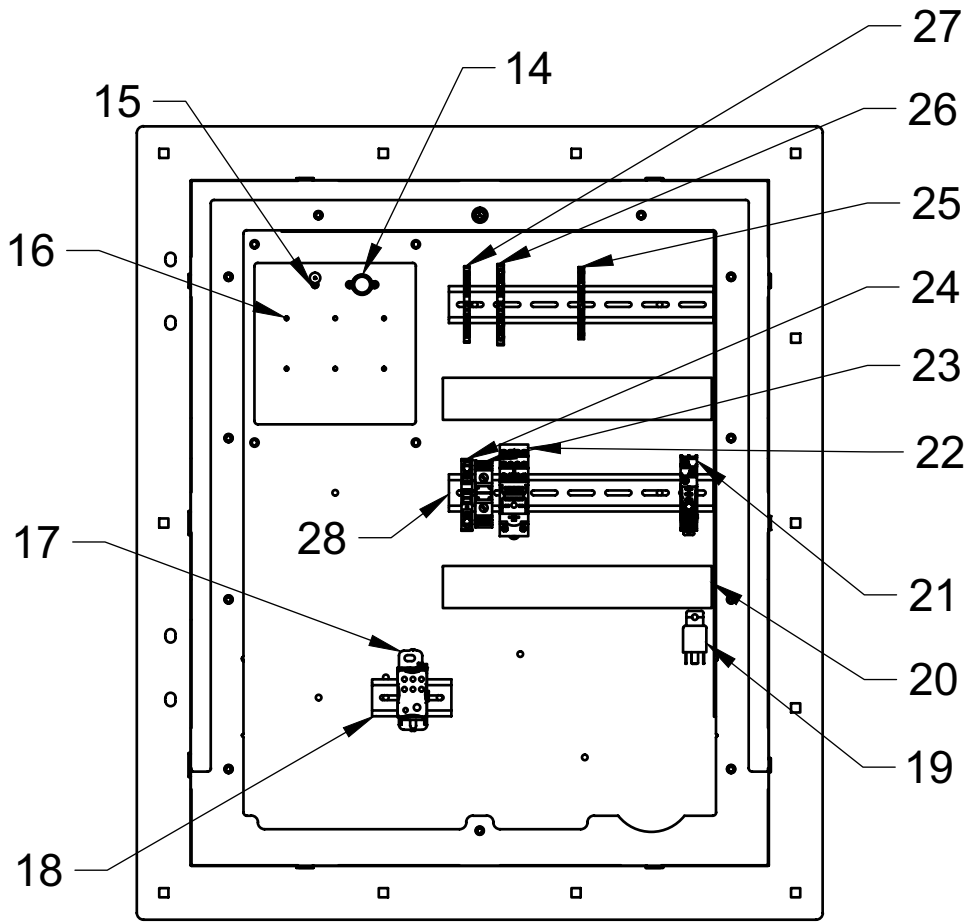

ELECTRICAL PANEL - INTERIOR

REF	PART	DESCRIPTION
14	TIP-3042	BIMETAL THERMOSTAT
15	TIP-3065	PLUG HEATER
16	TIP-3064	PCV SSR 90A
16a	TIP-3068	CONTACTOR 50A
17	TIP-3076	NEUTRAL BLOCK
18	TIP-3096	75mm LONG, DIN RAIL
19	TIP-4025	30 AMP AUTO RELAY
20	TIP-3072	18" LONG PANDUIT & COVER
20a	TIP-3073	10" LONG PANDUIT & COVER
21	TIP-3062	STARTING RELAY
21a	TIP-3060	STARTING RELAY BASE

REF	PART	DESCRIPTION
22	TIP-3038	DUSK/DAWN RELAY
22a	TIP-3039	DUSK/DAWN RELAY BASE
23	TIP-3155	UT 35 TERMINAL BLOCK
24	TIP-3156 TIP-3157	10mm TERMINAL BLOCK & COVER
25	TIP-3056	2.5 MULTI LEVEL TERMINAL BLOCK
26	TIP-3052	2.5 QUATTRO TERMINAL BLOCK
27	TIP-3055	2.5 QUATTRO GROUND TERMINAL BLOCK (GREEN)
28	TIP-3096	250mm LONG, DIN RAIL