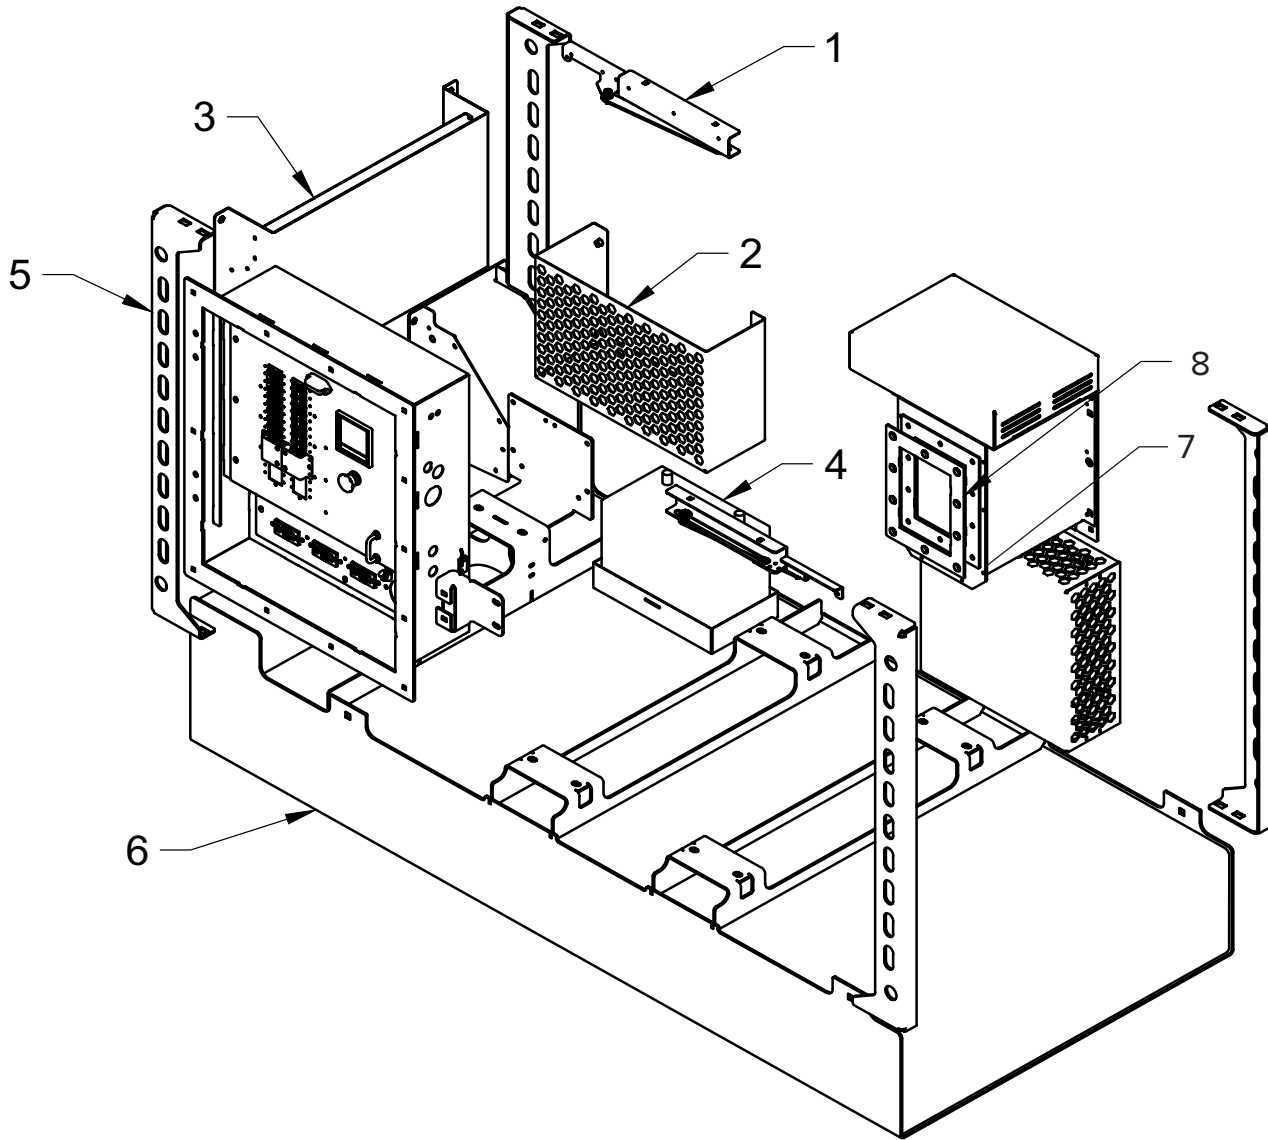

INTERIOR COMPONENTS - CONT'D

REF	PART	DESCRIPTION
1	TIP-2146	DOOR STOP ASSEMBLY
2	T11-0038	DOOR BASKET
3	TIP-2147	FRESH AIR INTAKE
4	TIP-1002	BATTERY
5	T11-0131	LIFTING SUPPORT (ALL CORNERS)

REF	PART	DESCRIPTION
6	T11-S001	FUEL TANK
7	TIP-2148	FABRIC ADAPTER BACKING PLATES
8	TIP-2149	FABRIC ADAPTER