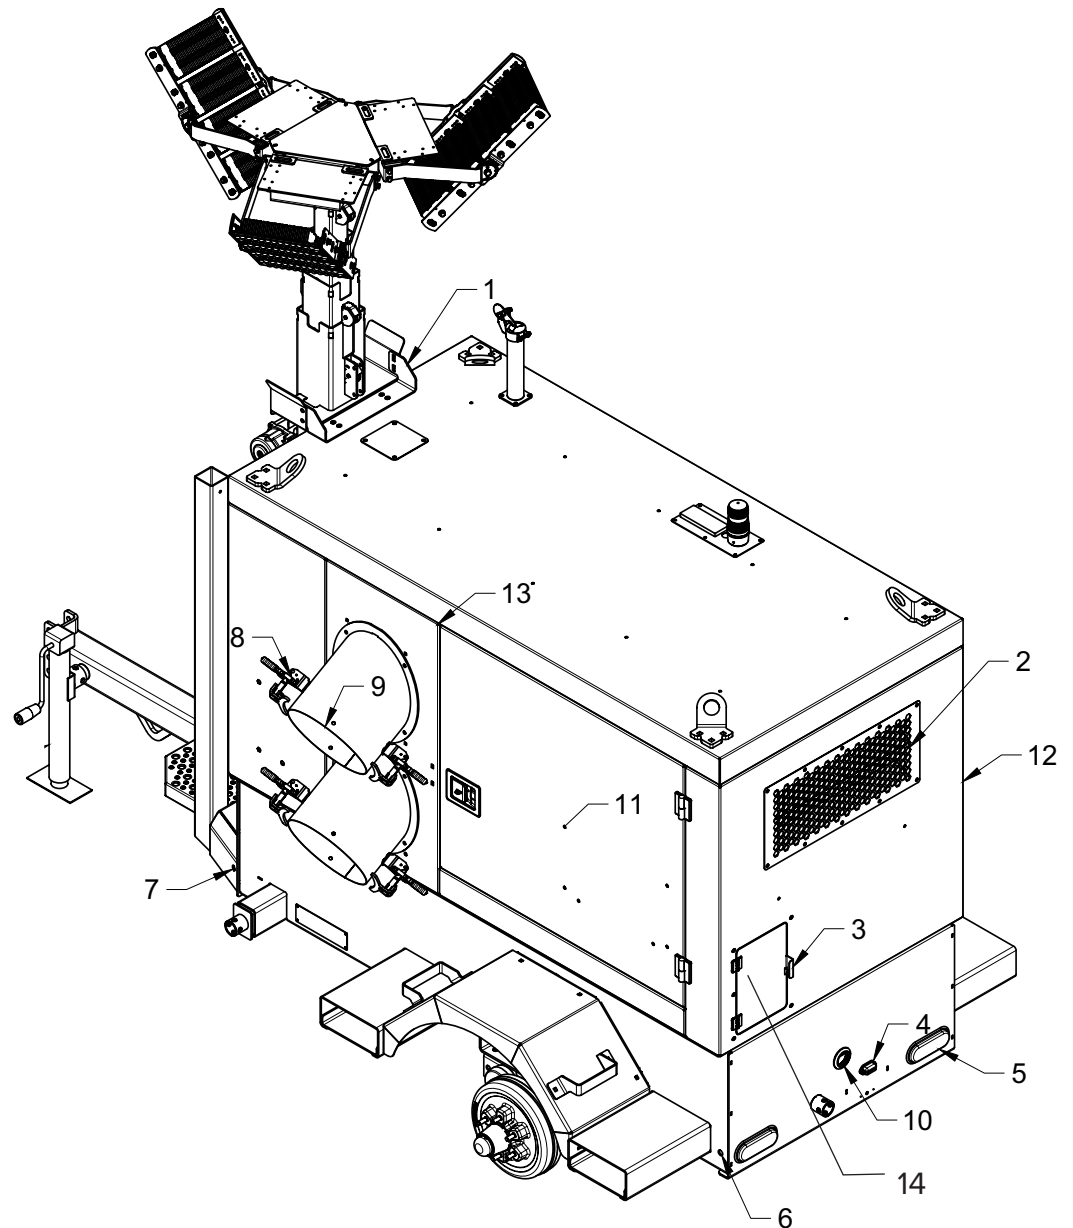

EXTERIOR HARDWARE - DRIVERS SIDE

REF	PART	DESCRIPTION
1	TI2-023	MAST ADAPTER
2	TI1-0170	INTAKE COVER
3	TI1-0165	FUEL DOOR
4	TIP-3003	LICENSE PLATE LIGHT
5	TIP-1083	TAIL LIGHT
6	TIP-1082	RED MARKER LIGHT
7	TIP-1081	AMBER MARKER LIGHT

REF	PART	DESCRIPTION
8	TIP-1018	DUCTING CLAMP
9	TI1-S008	12" DUCT CHUTE
10	TIP-1012	1-1/2" NPT DRAIN PLUG
11	TI1-0031	DRIVERS SIDE DOOR
12	TI1-0027	BACK PANEL
13	TI1-0029	DUCT CHUTE PANEL
14	TIP-1125	FUEL DOOR HINGE