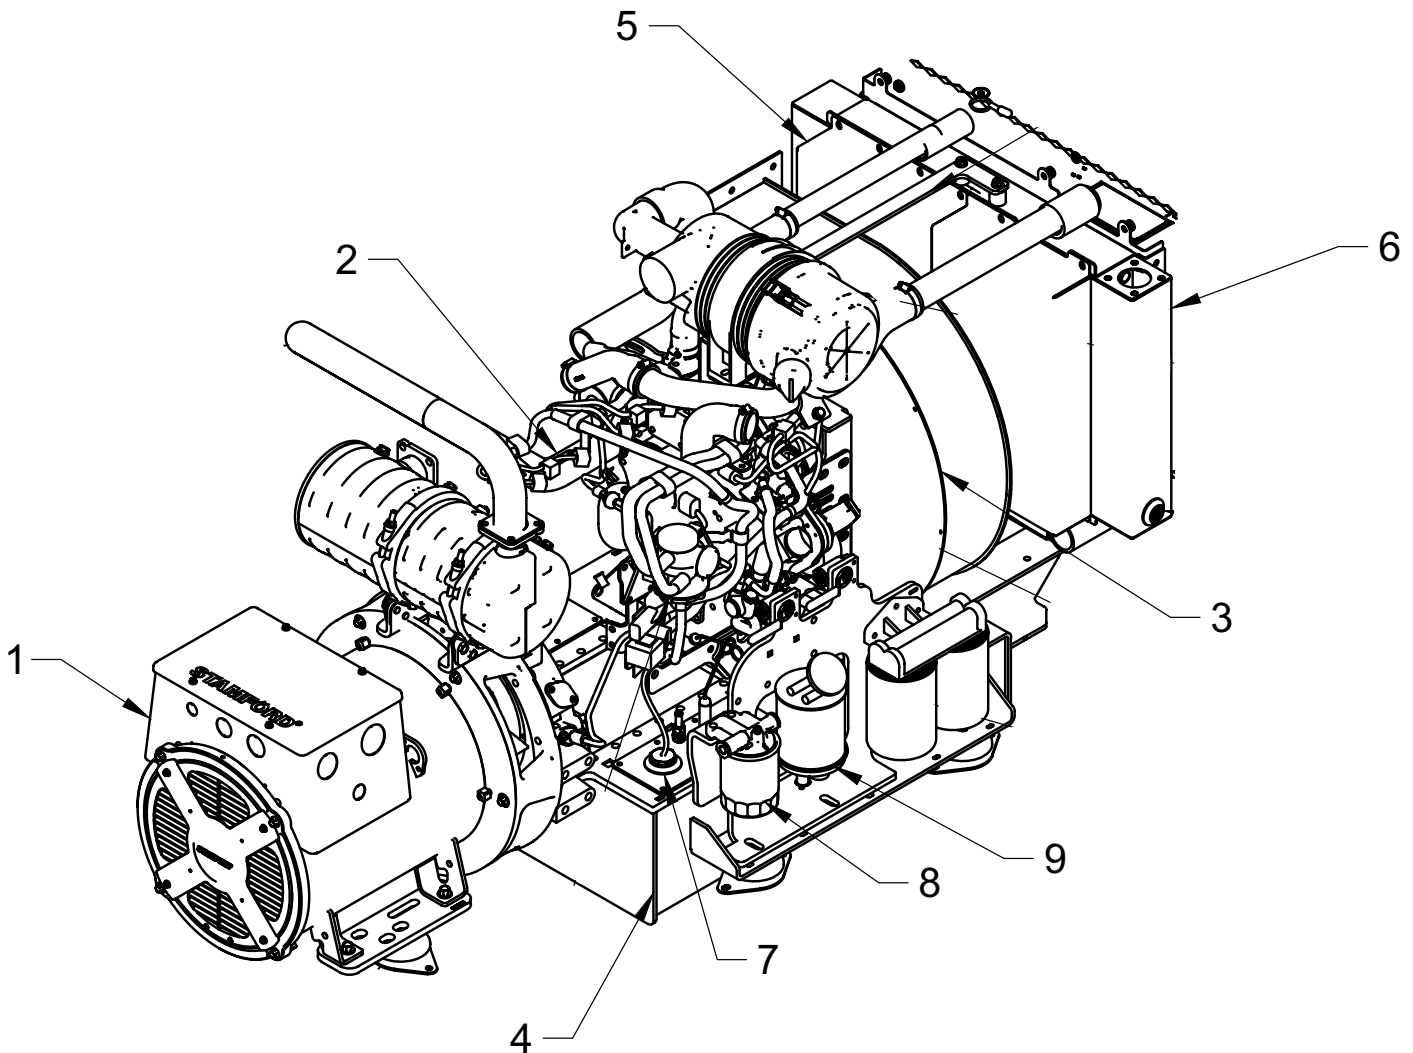

ENGINE SKID ASSEMBLY

REF	PART	DESCRIPTION
1	N/A	GENERATOR - CONTACT STAMFORD
2	N/A	ENGINE - CONTACT KUBOTA
3	TIP-2150	FAN BLOWER ASSEMBLY
3a	TIP-2145	BLOWER BEARING ASSEMBLY
4	T11-S046	LONG RUN TANK
4a	TIP-2058	OIL PAN HEATER
5	T11-0084	HEAT EXCHANGER COVERS
6	T11-S009	HEAT EXCHANGER

REF	PART	DESCRIPTION
6a	T11-S006	HEAT EXCHANGER TO BLOWER ADAPTER
7	TIP-2057	OIL LEVEL SWITCH
7a	TIP-2109	CCV DRAIN LINE
7b	TIP-2115	DIP STICK TUBE
8	TIP-2093	FUEL FILTER, SECONDARY
9	TIP-2111	FUEL FILTER, PRIMARY
9a	TIP-2051	FUEL WATER SEPARATOR - HOUSING & PRIMER
9b	TIP-2100	HEATED FUEL BOWL