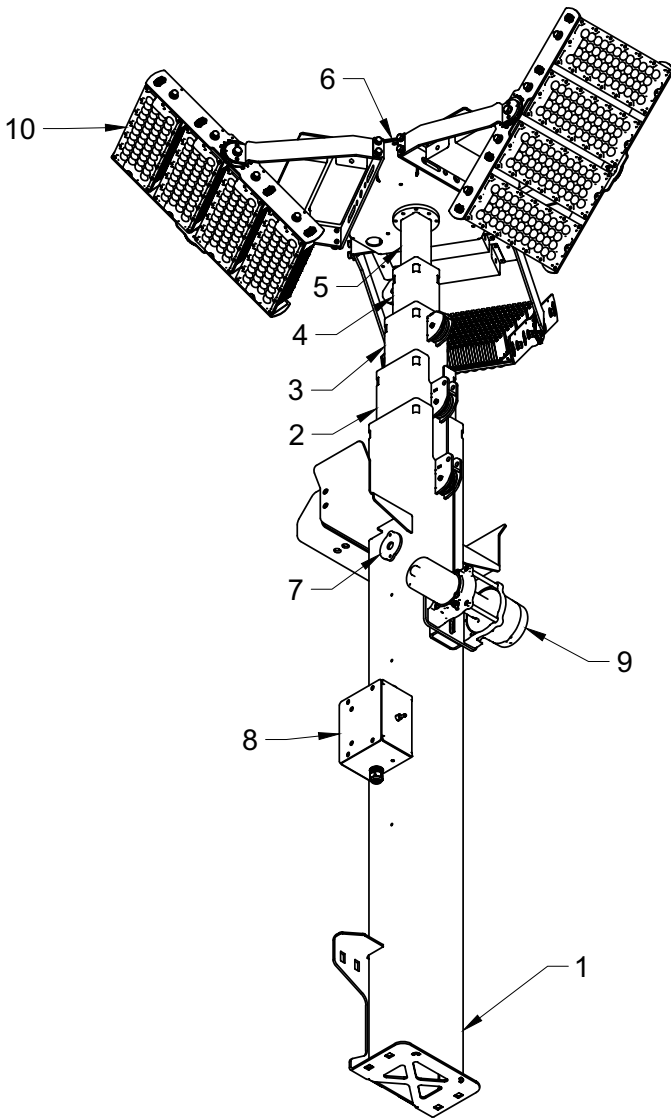

# ELECTRICAL PANEL - EXTERIOR

REF	PART	DESCRIPTION
1	TIP-3008	90 AMP 3 POLE BREAKER
1a	TIP-3002	10 AMP SINGLE POLE BREAKER
1b	TIP-3004	20 AMP SINGLE POLE BREAKER
1c	TIP-3005	30 AMP 3 POLE BREAKER
1d	TIP-3007	60 AMP 3 POLE BREAKER
2	TI1-0229	BREAKER COVER
3	TI1-0126	BLANK BREAKER COVER
4	TIP-3003	LICENSE PLATE LIGHT
5	TIP-3014	CONTROLLER
6	TIP-3013	EMERGENCY STOP BUTTON

REF	PART	DESCRIPTION
7	TIP-1131	SQUARE DOOR LATCH BOLT
8	TIP-6008	WING NUT
9	TIP-3010	MASTER BATTERY DISCONNECT SWITCH
10	TIP-3017	120V GFCI RECEPTACLE
11	TIP-3018	RECEPTACLE 30A-125/250V
11a	TIP-3019	RECEPTACLE 30A-3 PHASE 250V
12	TIP-3041	5 AMP THERMAL BREAKER
12a	TIP-3037	3 AMP THERMAL BREAKER
13	TIP-3069	SSR HEAT SINK

# LIGHT TOWER

REF	PART	DESCRIPTION
1	TI2-S01	BASE SECTION
1a	TI2-010	PLASTIC GUIDE KIT
1b	TI2-PULLEY1	MAIN CABLE GUIDE WHEEL (2.25" OD)
1c	TIP-4017	MAIN WINCH CABLE
2	TI2-S02	5" TELESCOPIC SECTION
2a	TI2-PULLEY2	SMALL MAIN CABLE GUIDE WHEEL (1.675" OD)
2b	TIP-4018	CABLE TO LIFT 4" SECTION
3	TI2-S03	4" TELESCOPIC SECTION
3a	TIP-4018	CABLE TO LIFT 3" SECTION
4	TI2-S04	3" TELESCOPIC SECTION
4a	TIP-4018	CABLE TO LIFT 2" SECTION
5	TI2-S05	2" TELESCOPIC SECTION
6	TI1-0099	LED TRI LIGHT MOUNT
6a	TI1-0100	COVER
7	TI2-035	PROXIMITY SENSOR PLATE
7a	TIP-4024	PROXIMITY SENSOR
8	TI2-011	ELECTRICAL BOX
8a	TI2-013	COVER
8b	TIP-4025	12V AUTO RELAY
8c	TIP-4021	MAST WINCH SOLENOID
8d	TIP-4020	UP/DOWN SWITCH
9	TIP-4019	WINCH
10	TIP-4012	480W 120V LED ASSEMBLY
	TIP-4022	NYCOIL (NOT SHOWN)
	TIP-4014	BALL BEARING (NOT SHOWN)