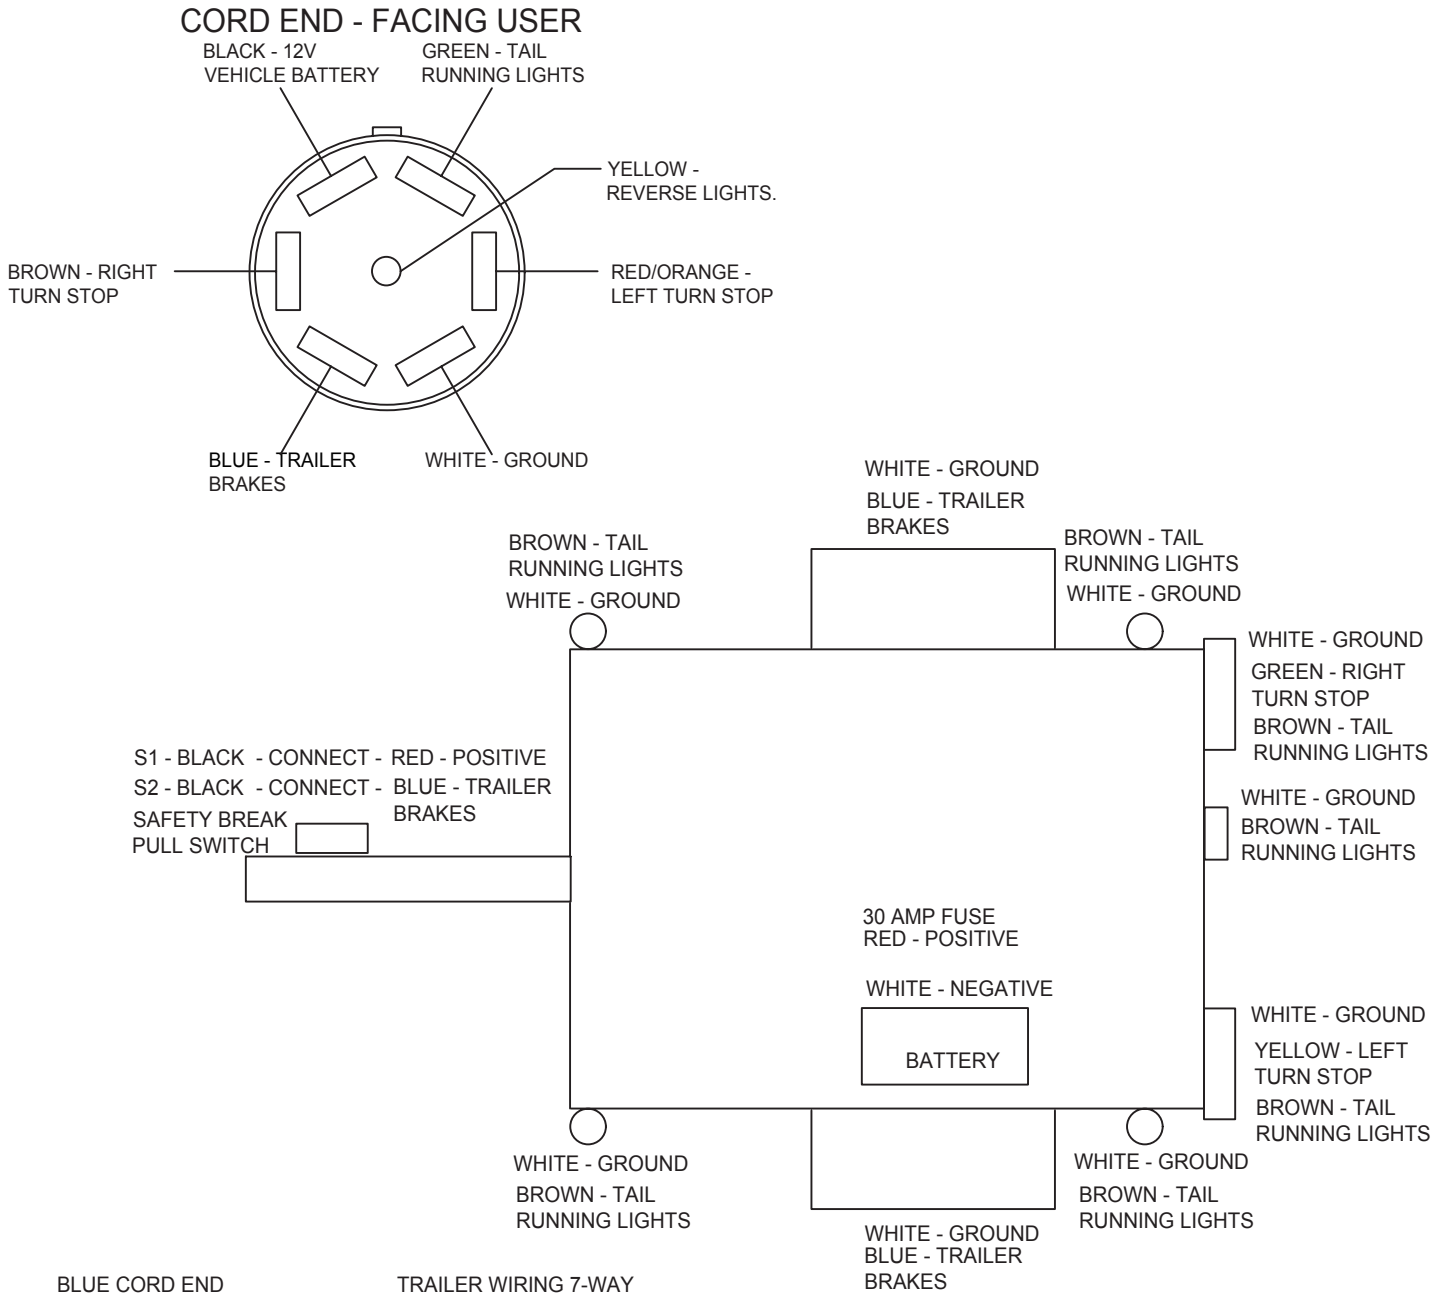

TRAILER WIRING DIAGRAM

BLUE CORD END
7-WAY RV STANDARD

TRAILER WIRING 7-WAY
TRADITIONAL

BROWN - RIGHT TURN STOP	- CONNECT -	GREEN - RIGHT TURN STOP
BLUE - TRAILER BRAKES	- CONNECT -	BLUE - TRAILER BRAKES
WHITE - GROUND	- CONNECT -	WHITE - GROUND
RED/ORANGE - LEFT TURN STOP	- CONNECT -	YELLOW - LEFT TURN STOP
YELLOW - (Not Used) REVERSE LIGHTS.		NO CONNECTION CAPPED OFF
GREEN - TAIL RUNNING LIGHTS	- CONNECT -	BROWN - TAIL RUNNING LIGHTS
BLACK - 12V (Not Used) VEHICLE BATTERY		NO CONNECTION CAPPED OFF