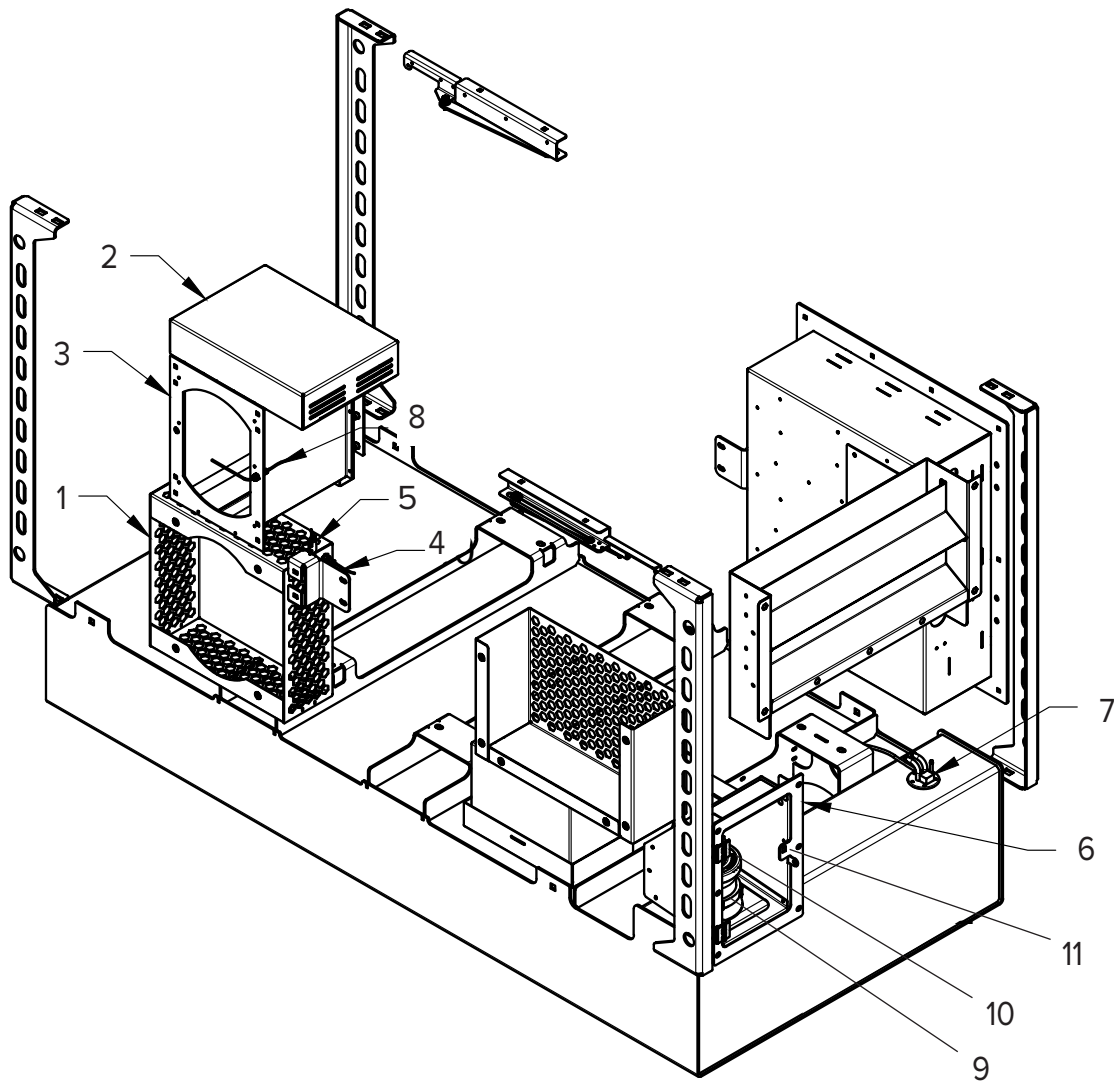

INTERIOR COMPONENTS

REF	PART	DESCRIPTION
1	T11-0098	INLET CAGE
2	T11-0020	COIL BANK COVER
3	TIP-1006	HEATING ELEMENT
4	T11-0032	DOOR LATCH
4a	TIP-1131	SQUARE DOOR LATCH BOLT
5	TIP-1016	DOOR SWITCH
5b	TIP-1015	DOOR SWITCH MAGNET

REF	PART	DESCRIPTION
6	TIP-1122	FUEL TANK VENT
7	TIP-1022	FUEL LEVEL SENSOR
8	TIP-3067	RTD SENSOR
9	TIP-1020	4" CAMLOCK
10	TIP-1021	FUEL CAP
11	TIP-1130	FUEL DOOR MAGNET